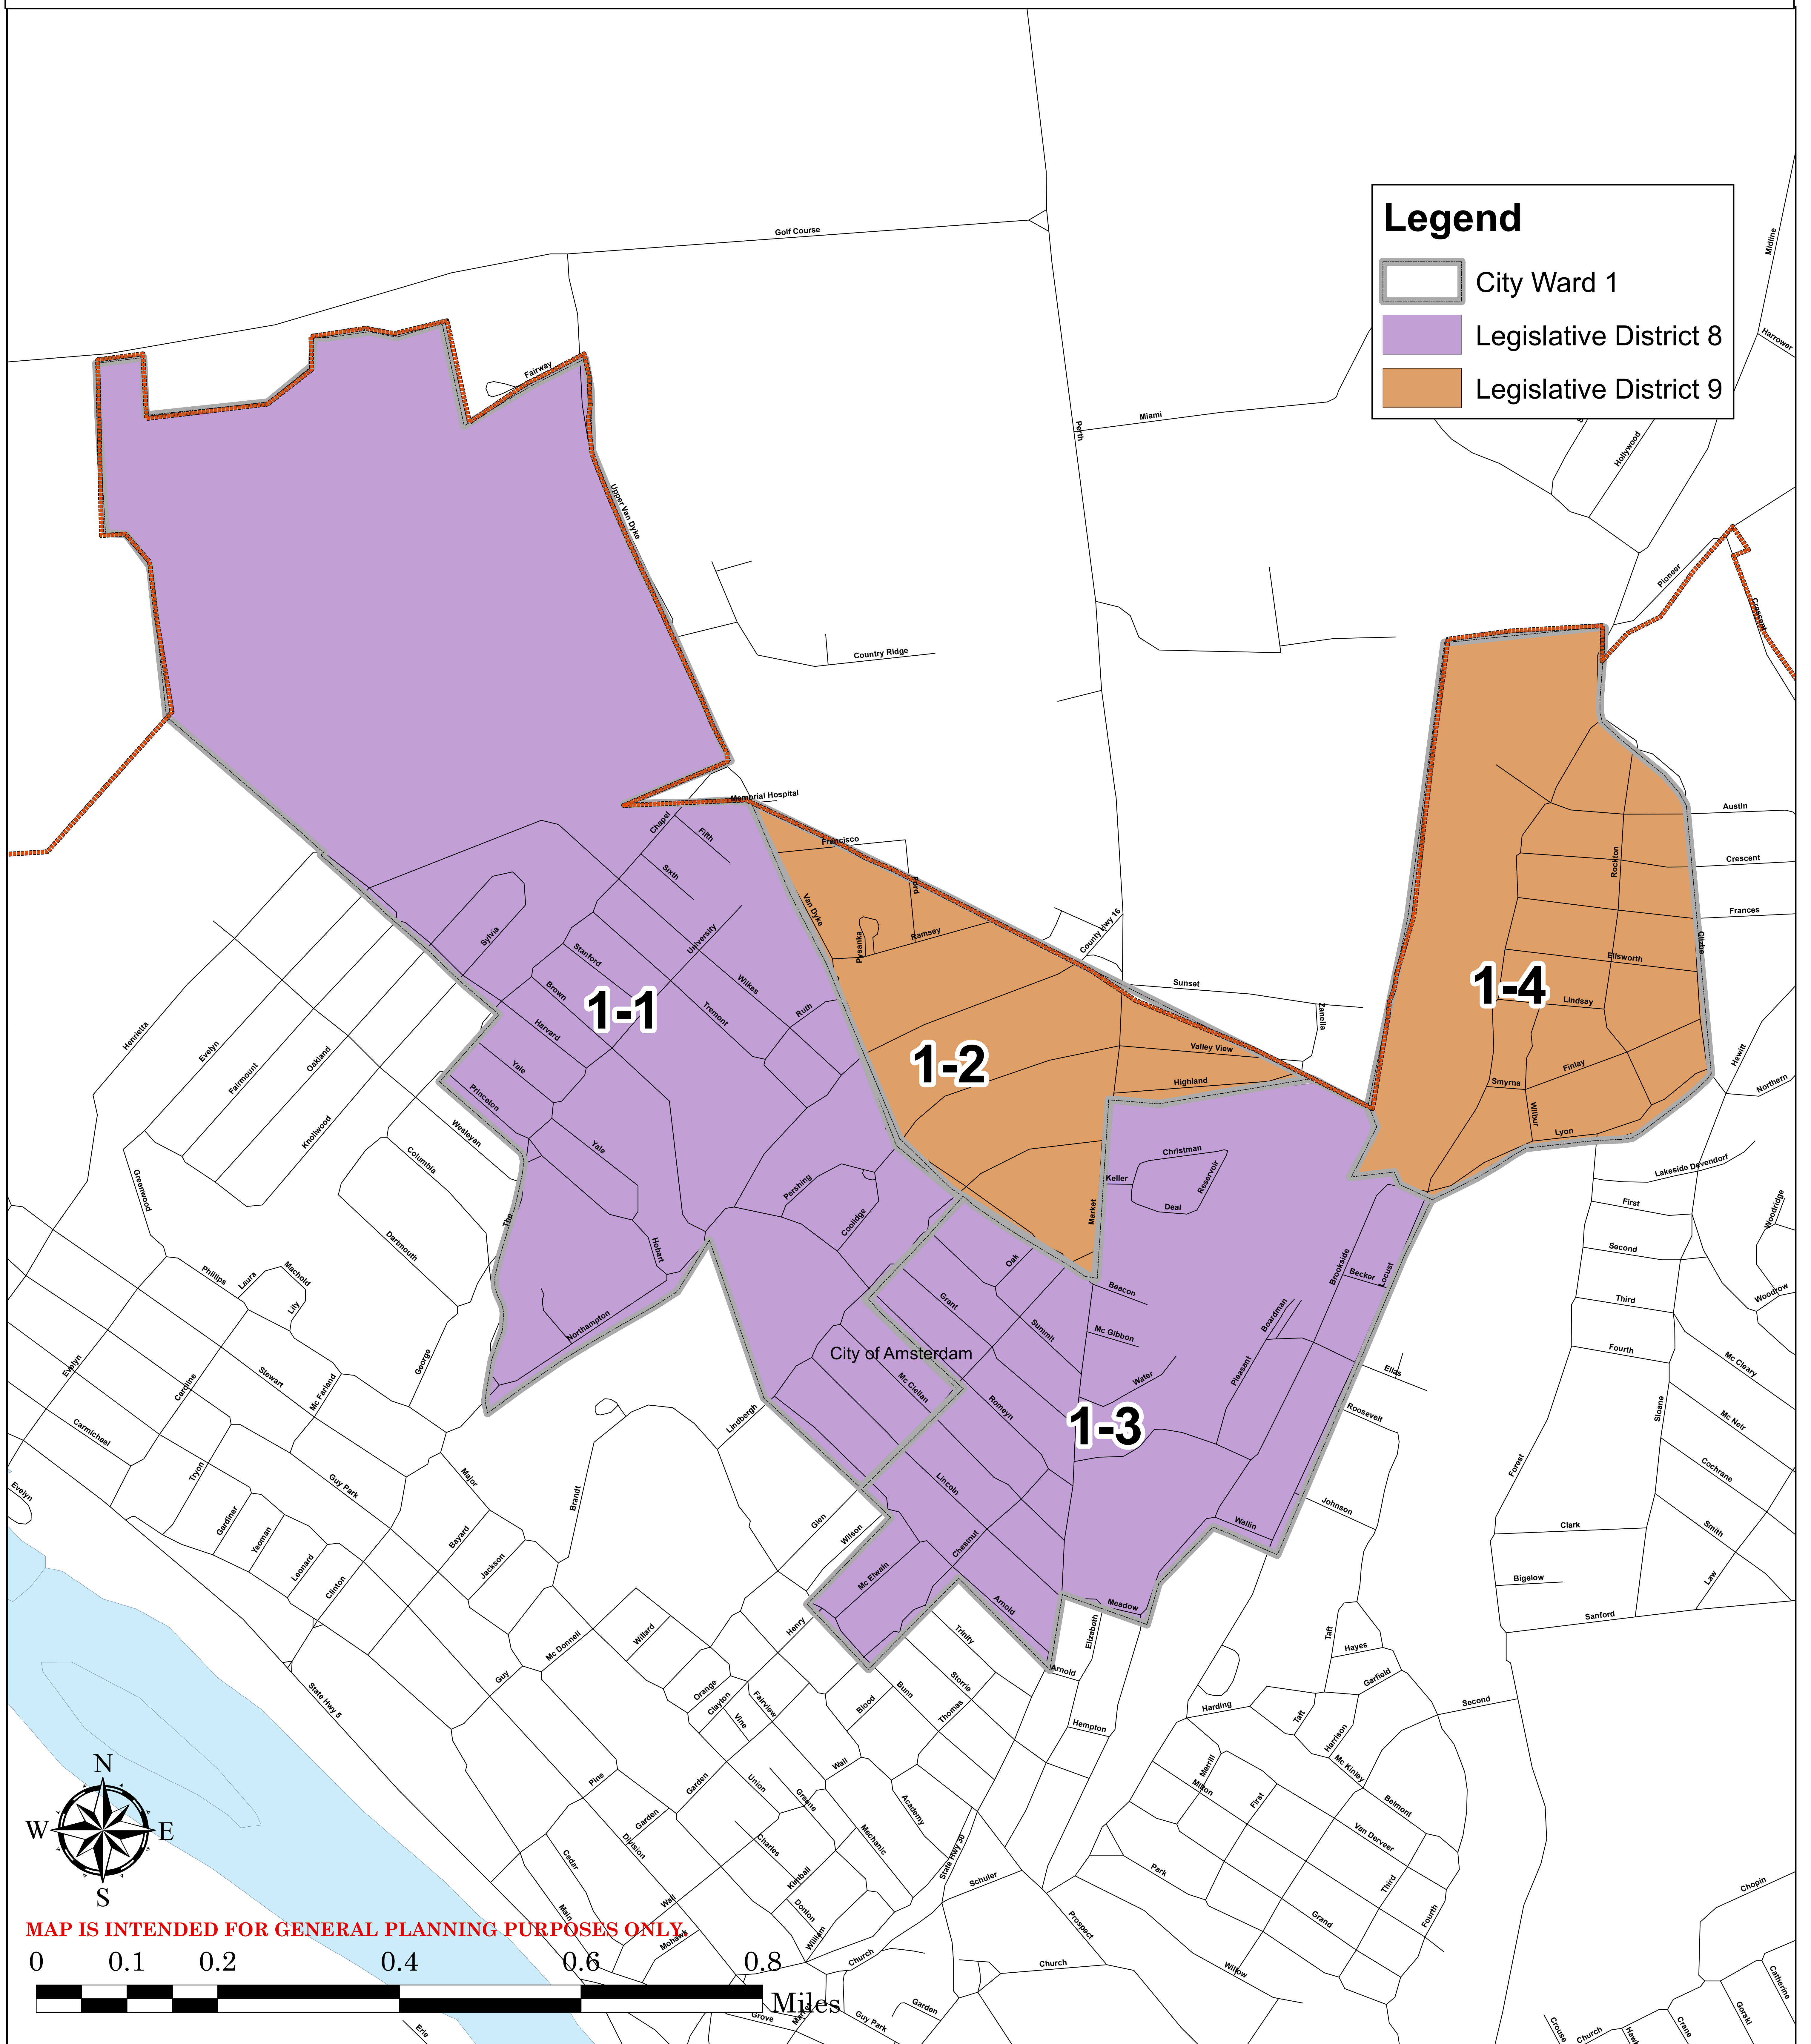

# MONTGOMERY COUNTY, NEW YORK

## City of Amsterdam City Ward 1 Election District Map

Source:  
Montgomery  
County  
GIS

Montgomery County Department of  
Economic Development & Planning  
Old County Courthouse  
9 Park St., P.O. Box 1500  
Fonda, NY 12068-1500