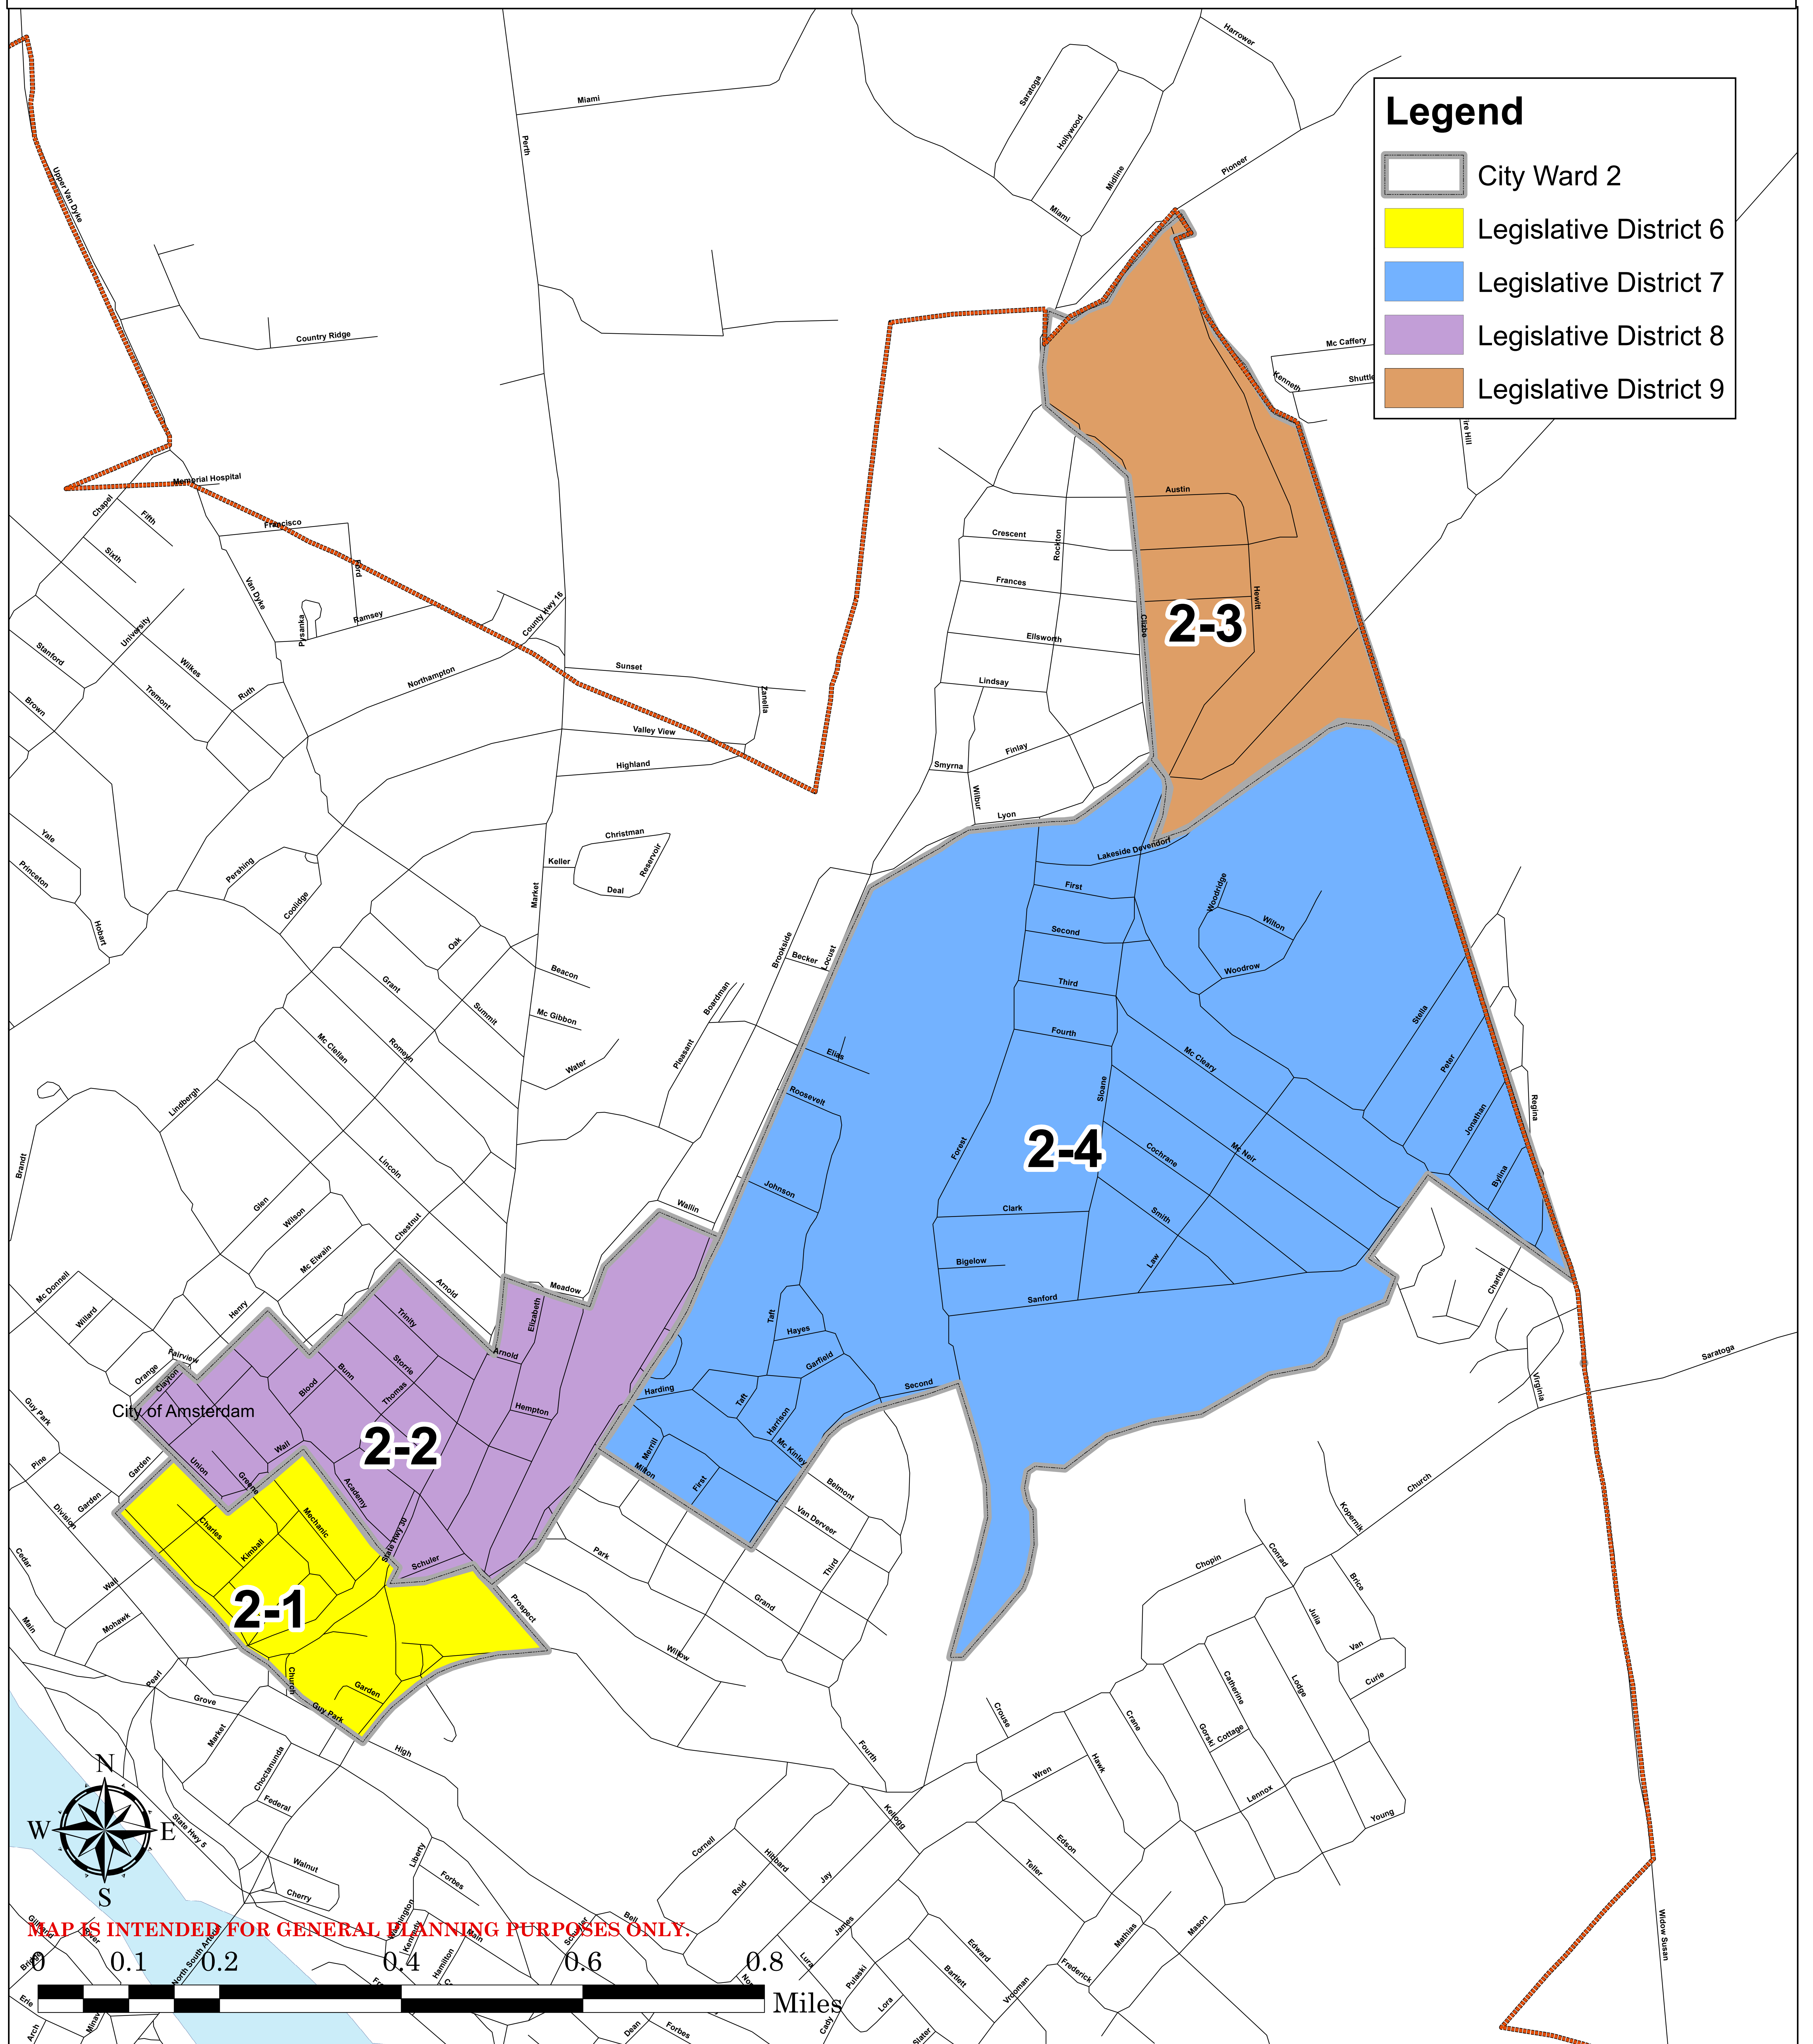

MONTGOMERY COUNTY, NEW YORK

City of Amsterdam City Ward 2 Election District Map

Source:
Montgomery
County
GIS

Montgomery County Department of
Economic Development & Planning
Old County Courthouse
9 Park St., P.O. Box 1500
Fonda, NY 12068-1500