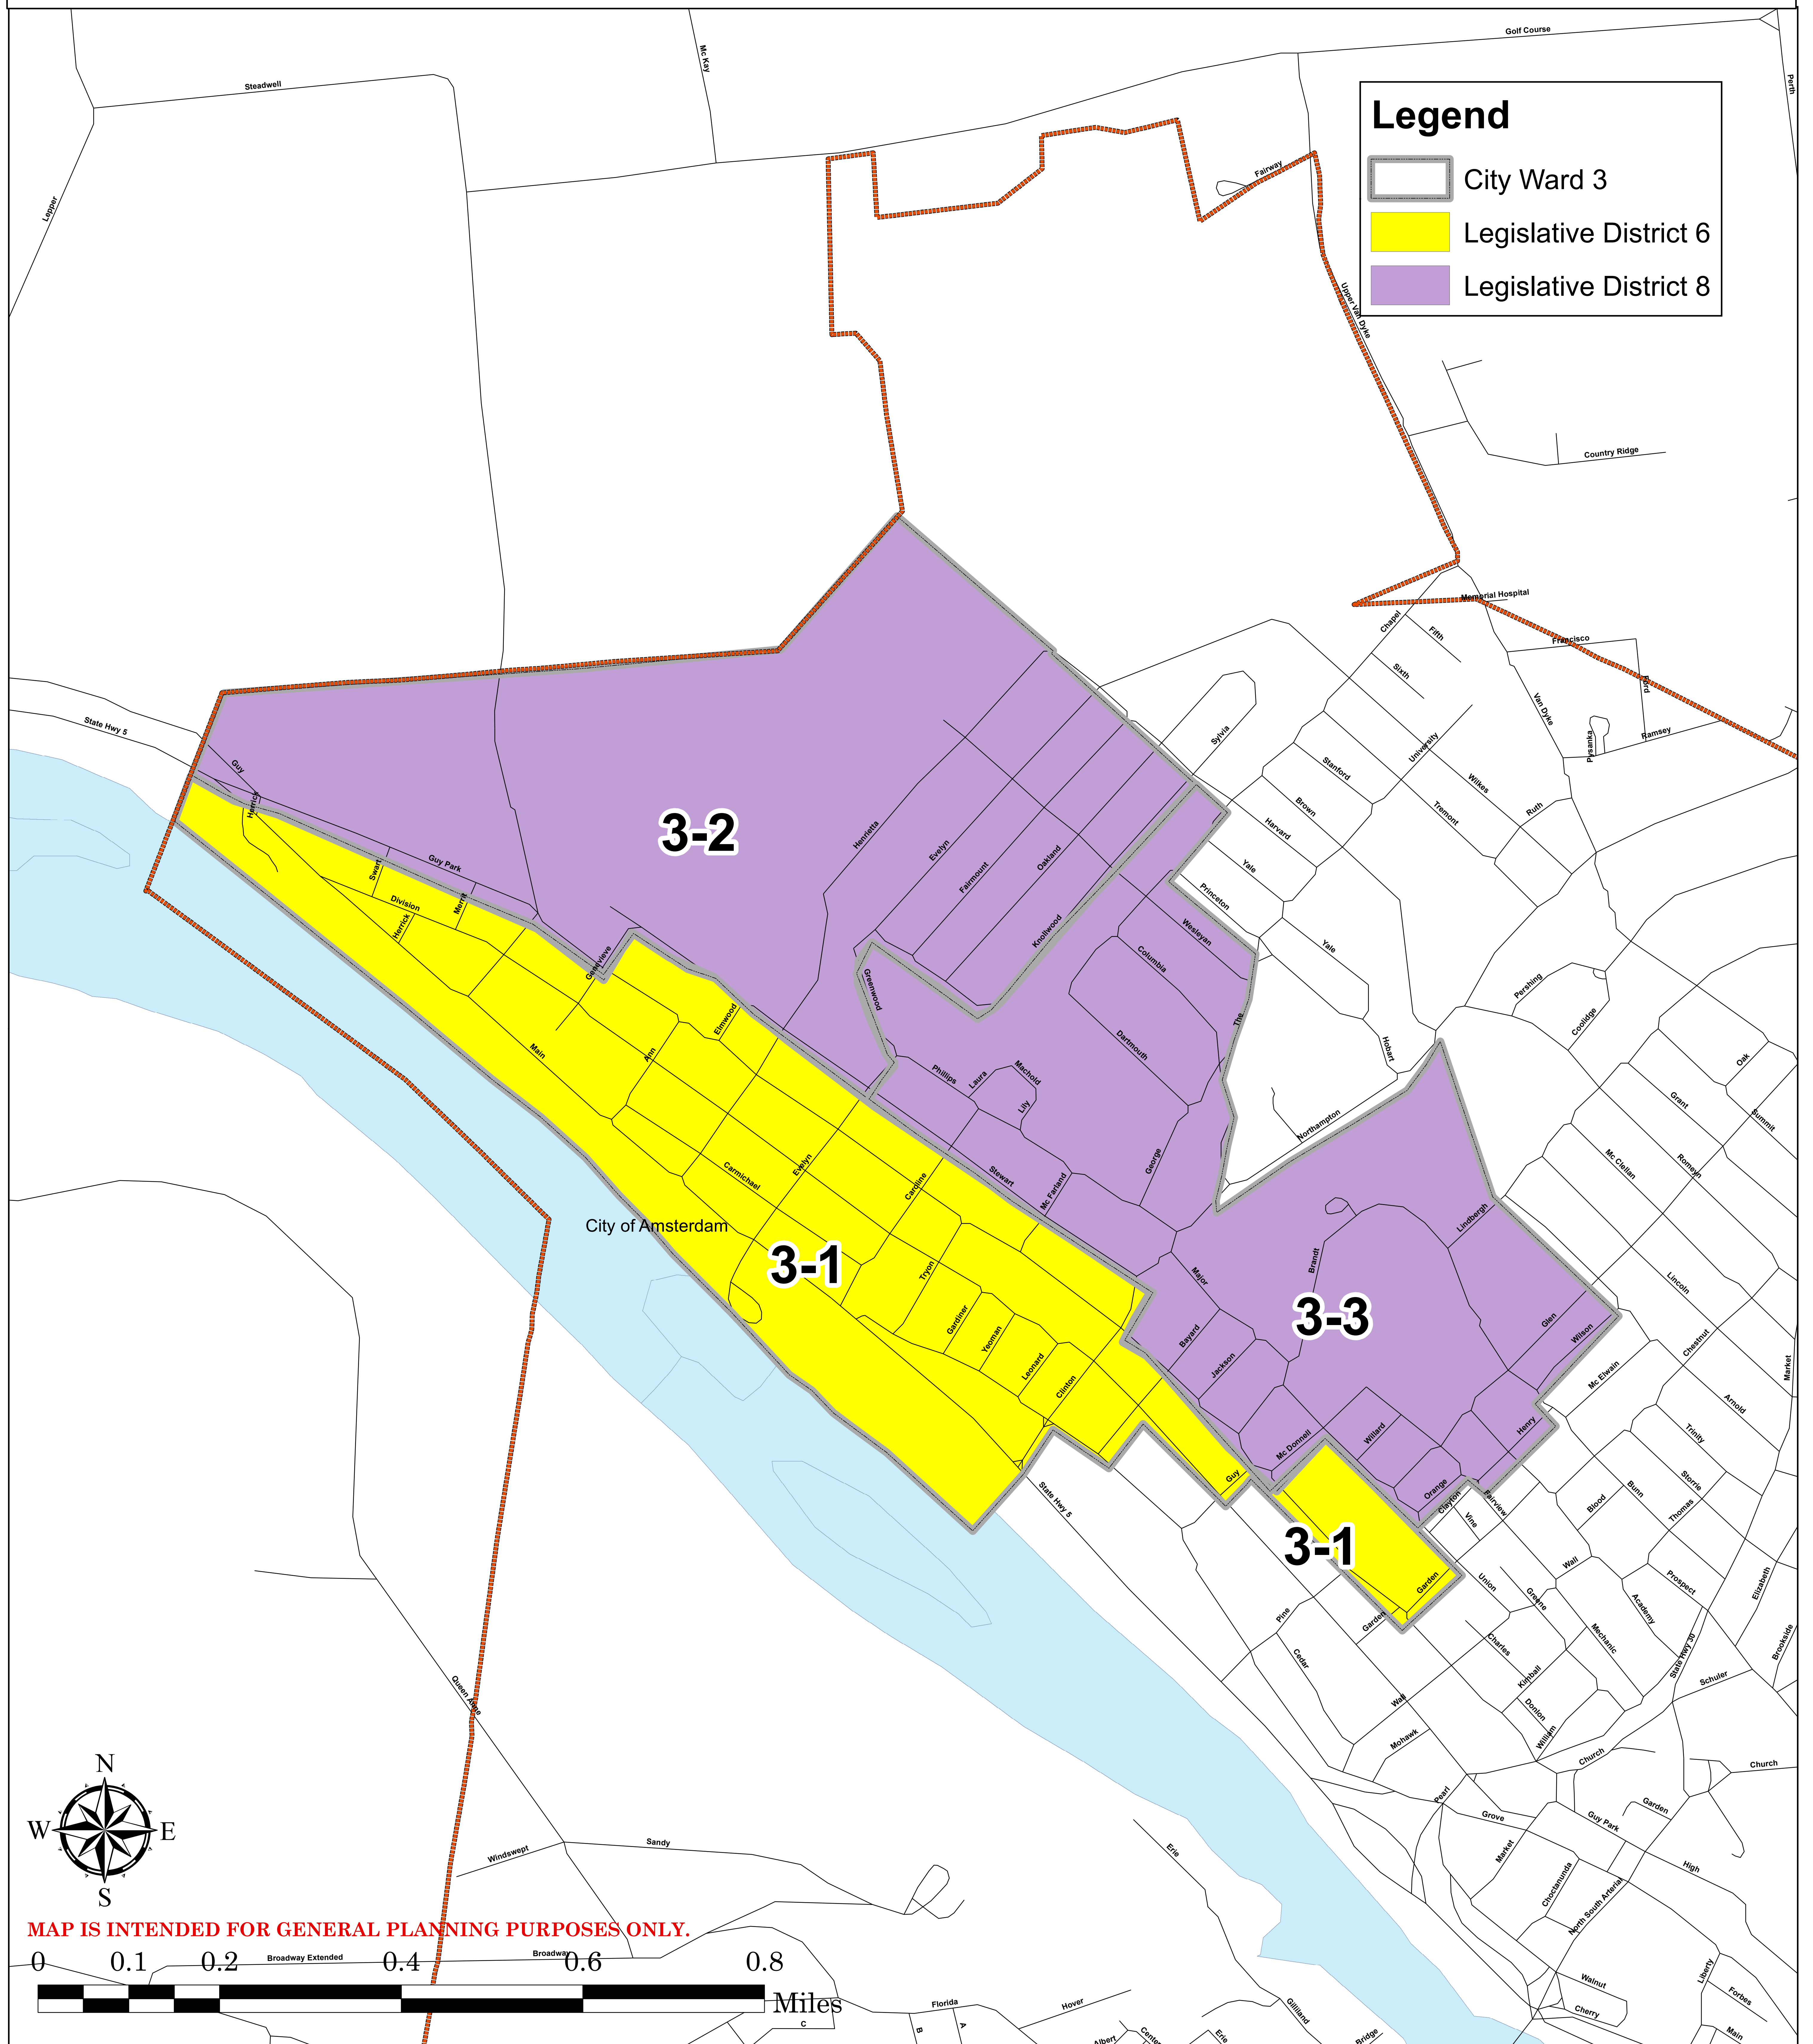

# MONTGOMERY COUNTY, NEW YORK

MAP IS INTENDED FOR GENERAL PLANNING PURPOSES ONLY.

Location Map

## City of Amsterdam City Ward 3 Election District Map

Source:  
Montgomery  
County  
GIS

Montgomery County Department of  
Economic Development & Planning  
Old County Courthouse  
9 Park St., P.O. Box 1500  
Fonda, NY 12068-1500