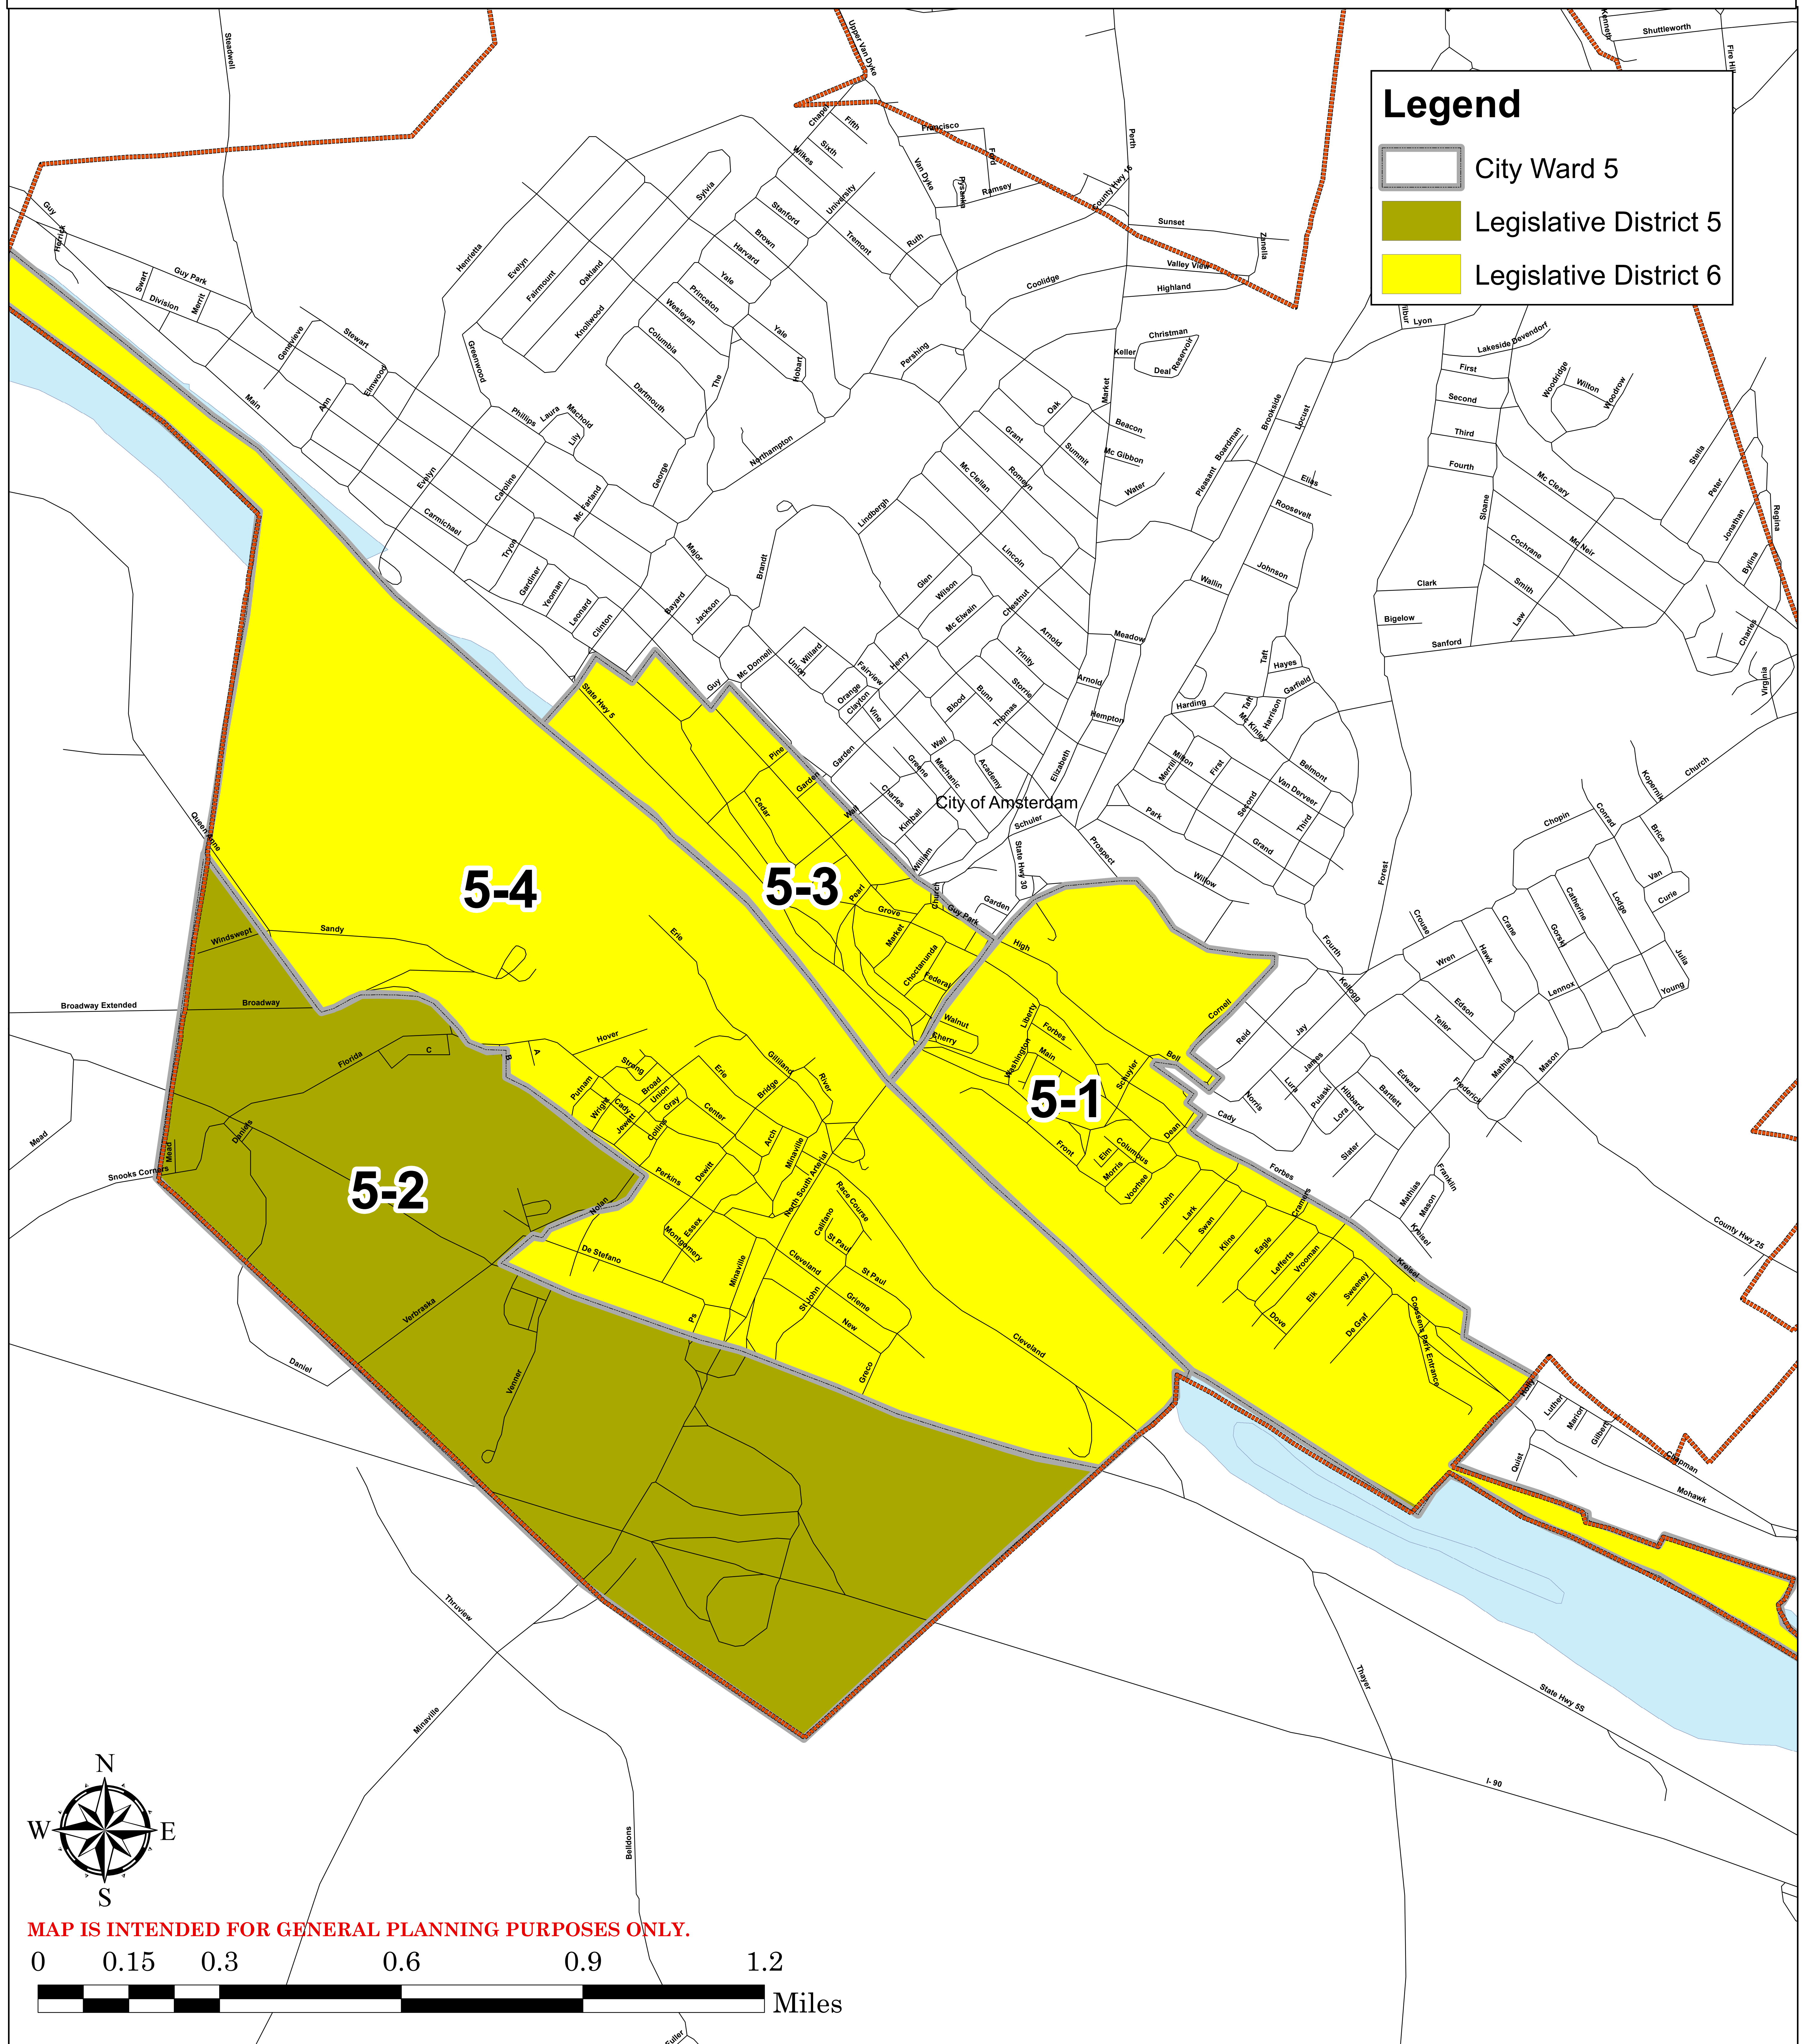

MONTGOMERY COUNTY, NEW YORK

City of Amsterdam City Ward 5 Election District Map

Source:
Montgomery
County
GIS

Montgomery County Department of
Economic Development & Planning
Old County Courthouse
9 Park St., P.O. Box 1500
Fonda, NY 12068-1500