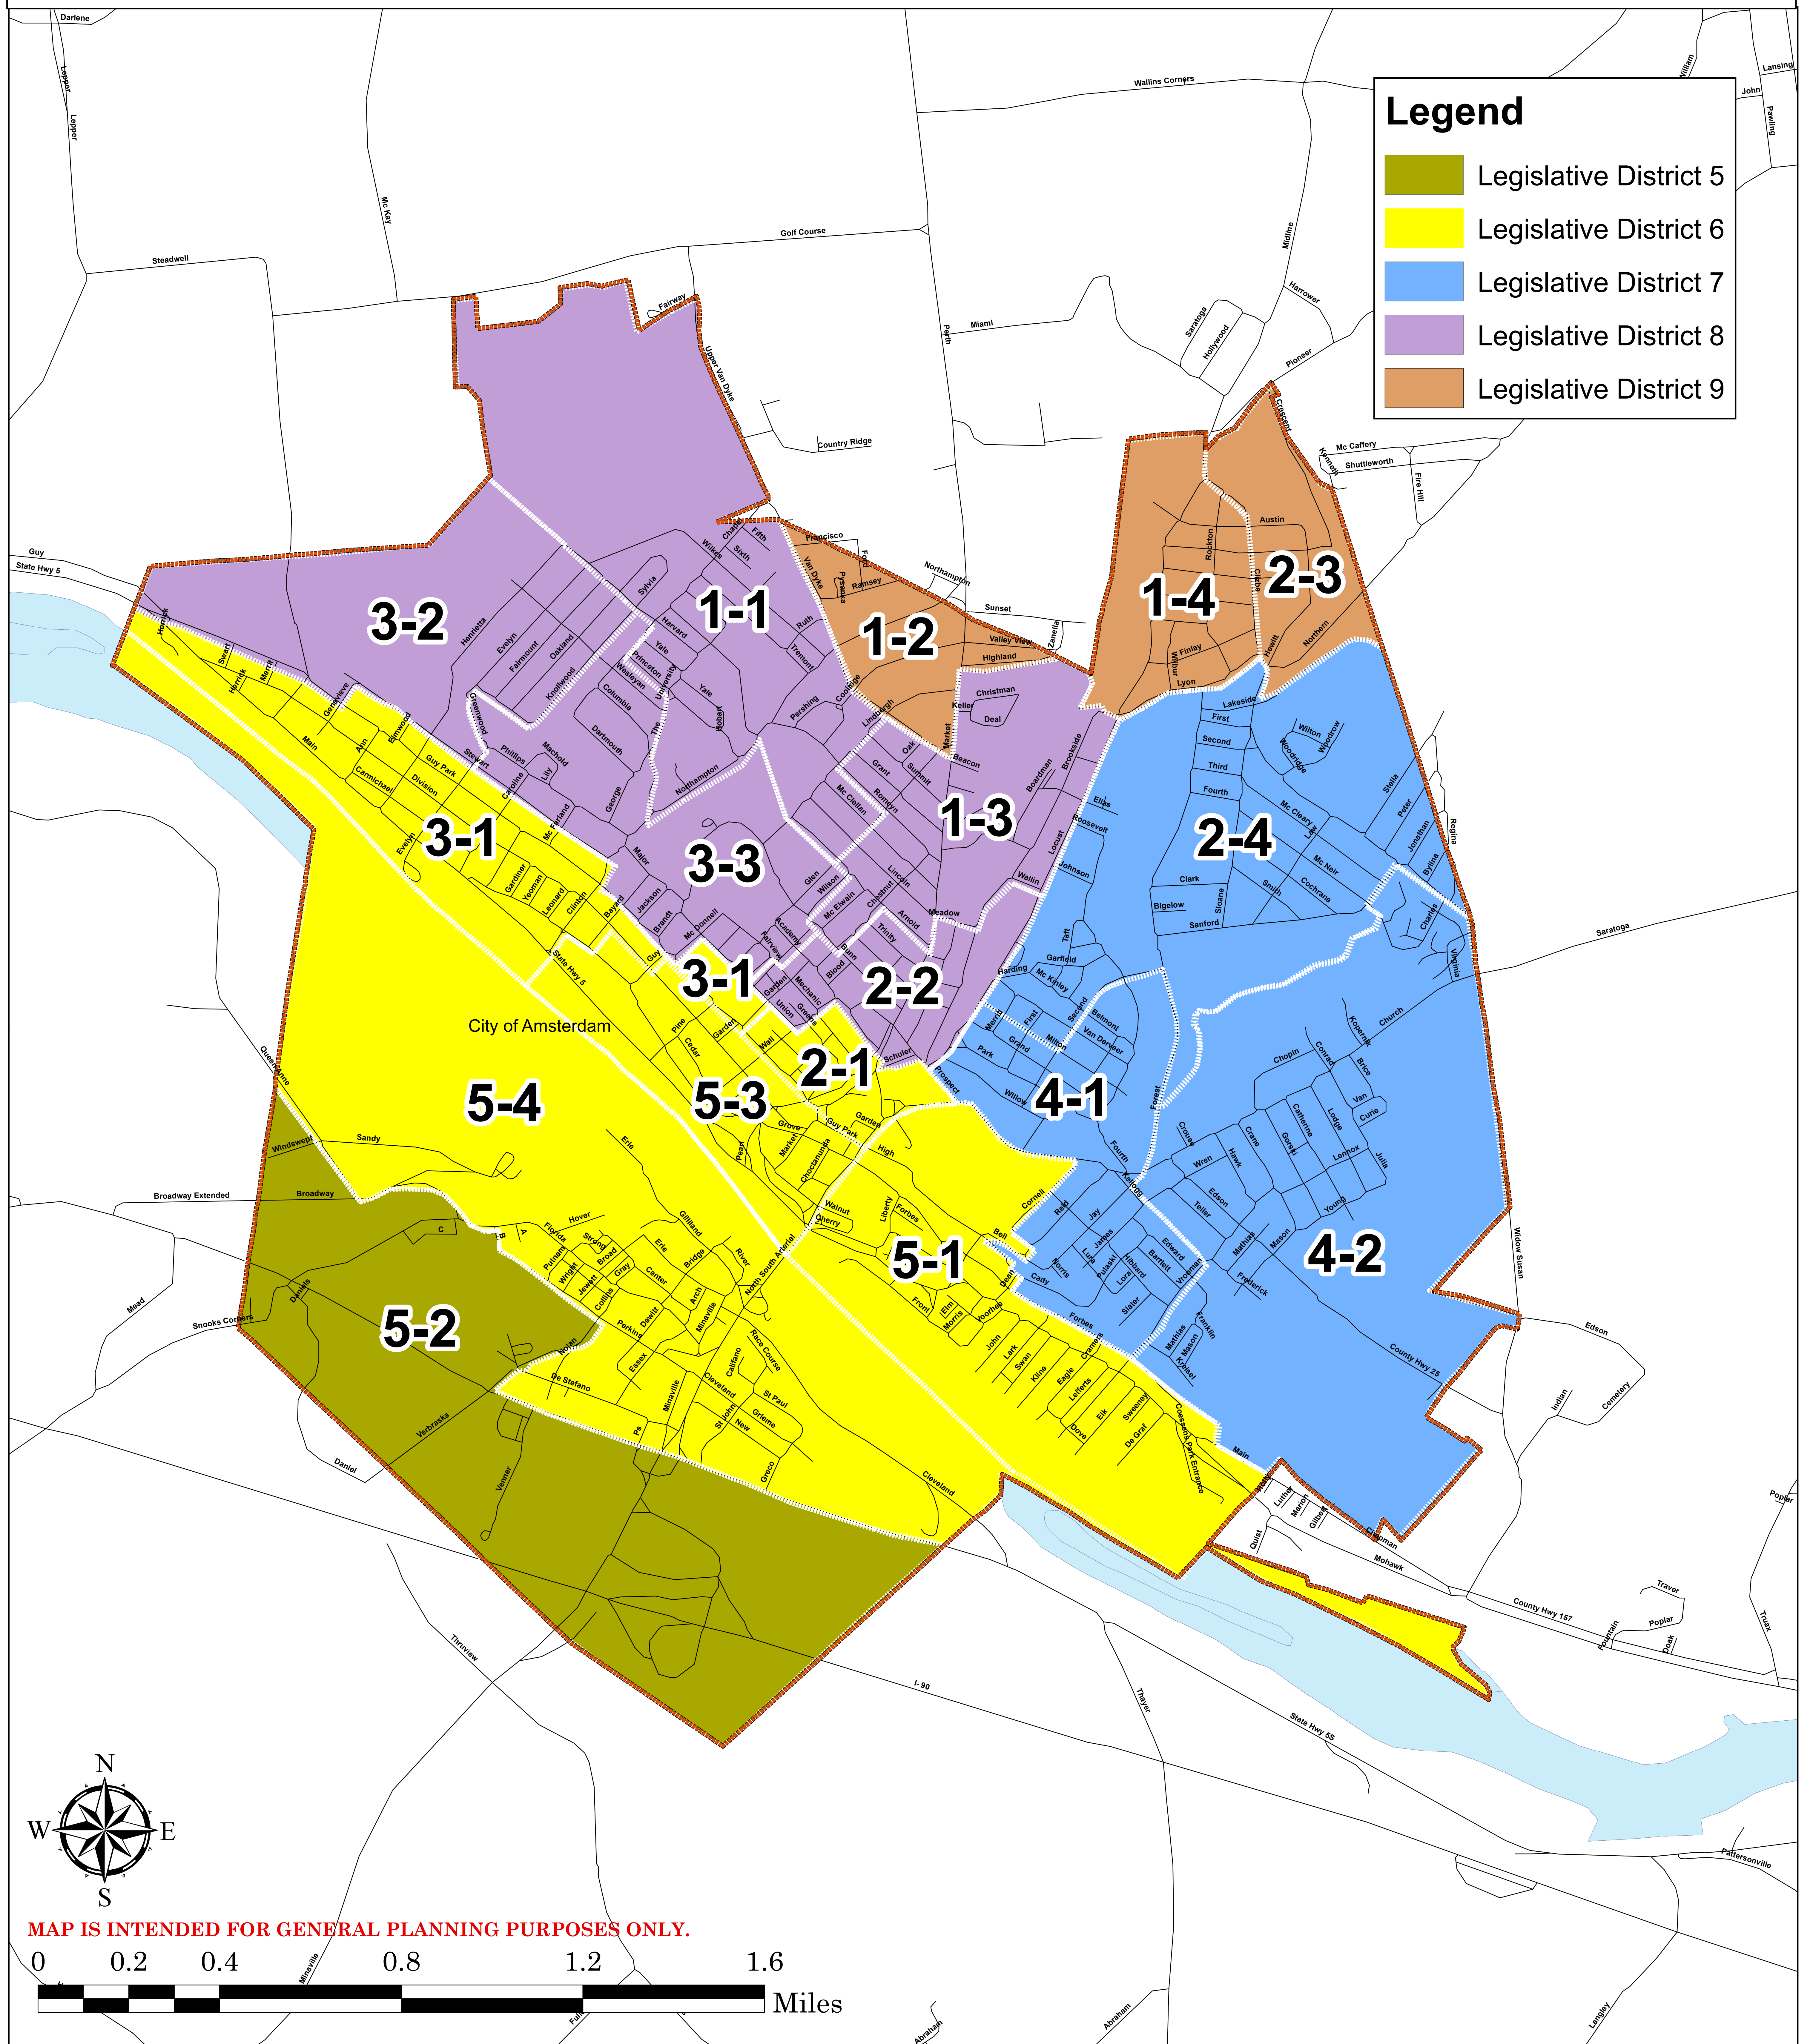

MONTGOMERY COUNTY, NEW YORK

MAP IS INTENDED FOR GENERAL PLANNING PURPOSES ONLY.

City of Amsterdam Election District Map

Source:
Montgomery
County
GIS

Montgomery County Department of
Economic Development & Planning
Old County Courthouse
9 Park St., P.O. Box 1500
Fonda, NY 12068-1500