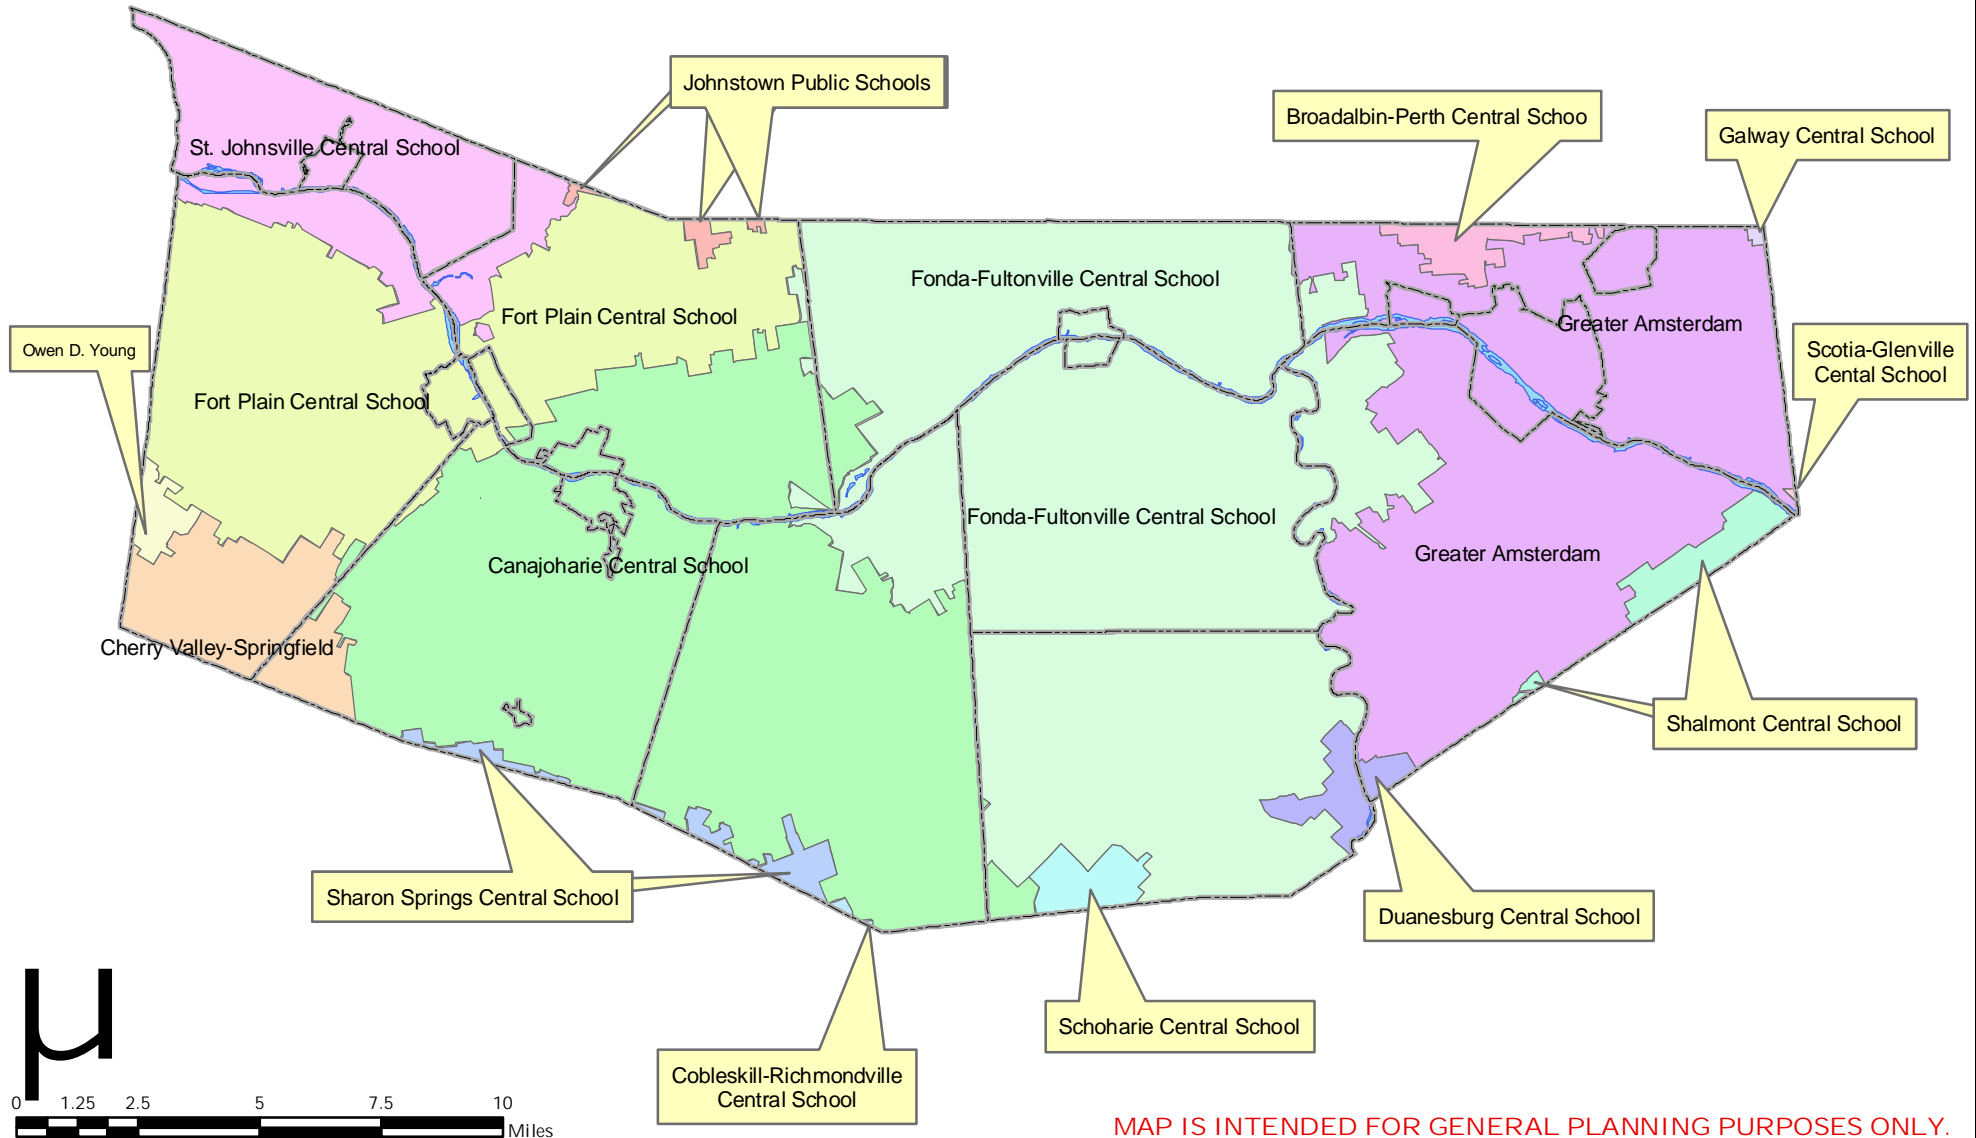

MONTGOMERY COUNTY, NEW YORK

MAP IS INTENDED FOR GENERAL PLANNING PURPOSES ONLY.

Montgomery County School Districts

Source:
Montgomery
County
GIS

Montgomery County Department of
Economic Development & Planning
Old County Courthouse
9 Park St., P.O. Box 1500
Fonda, NY 12068-1500