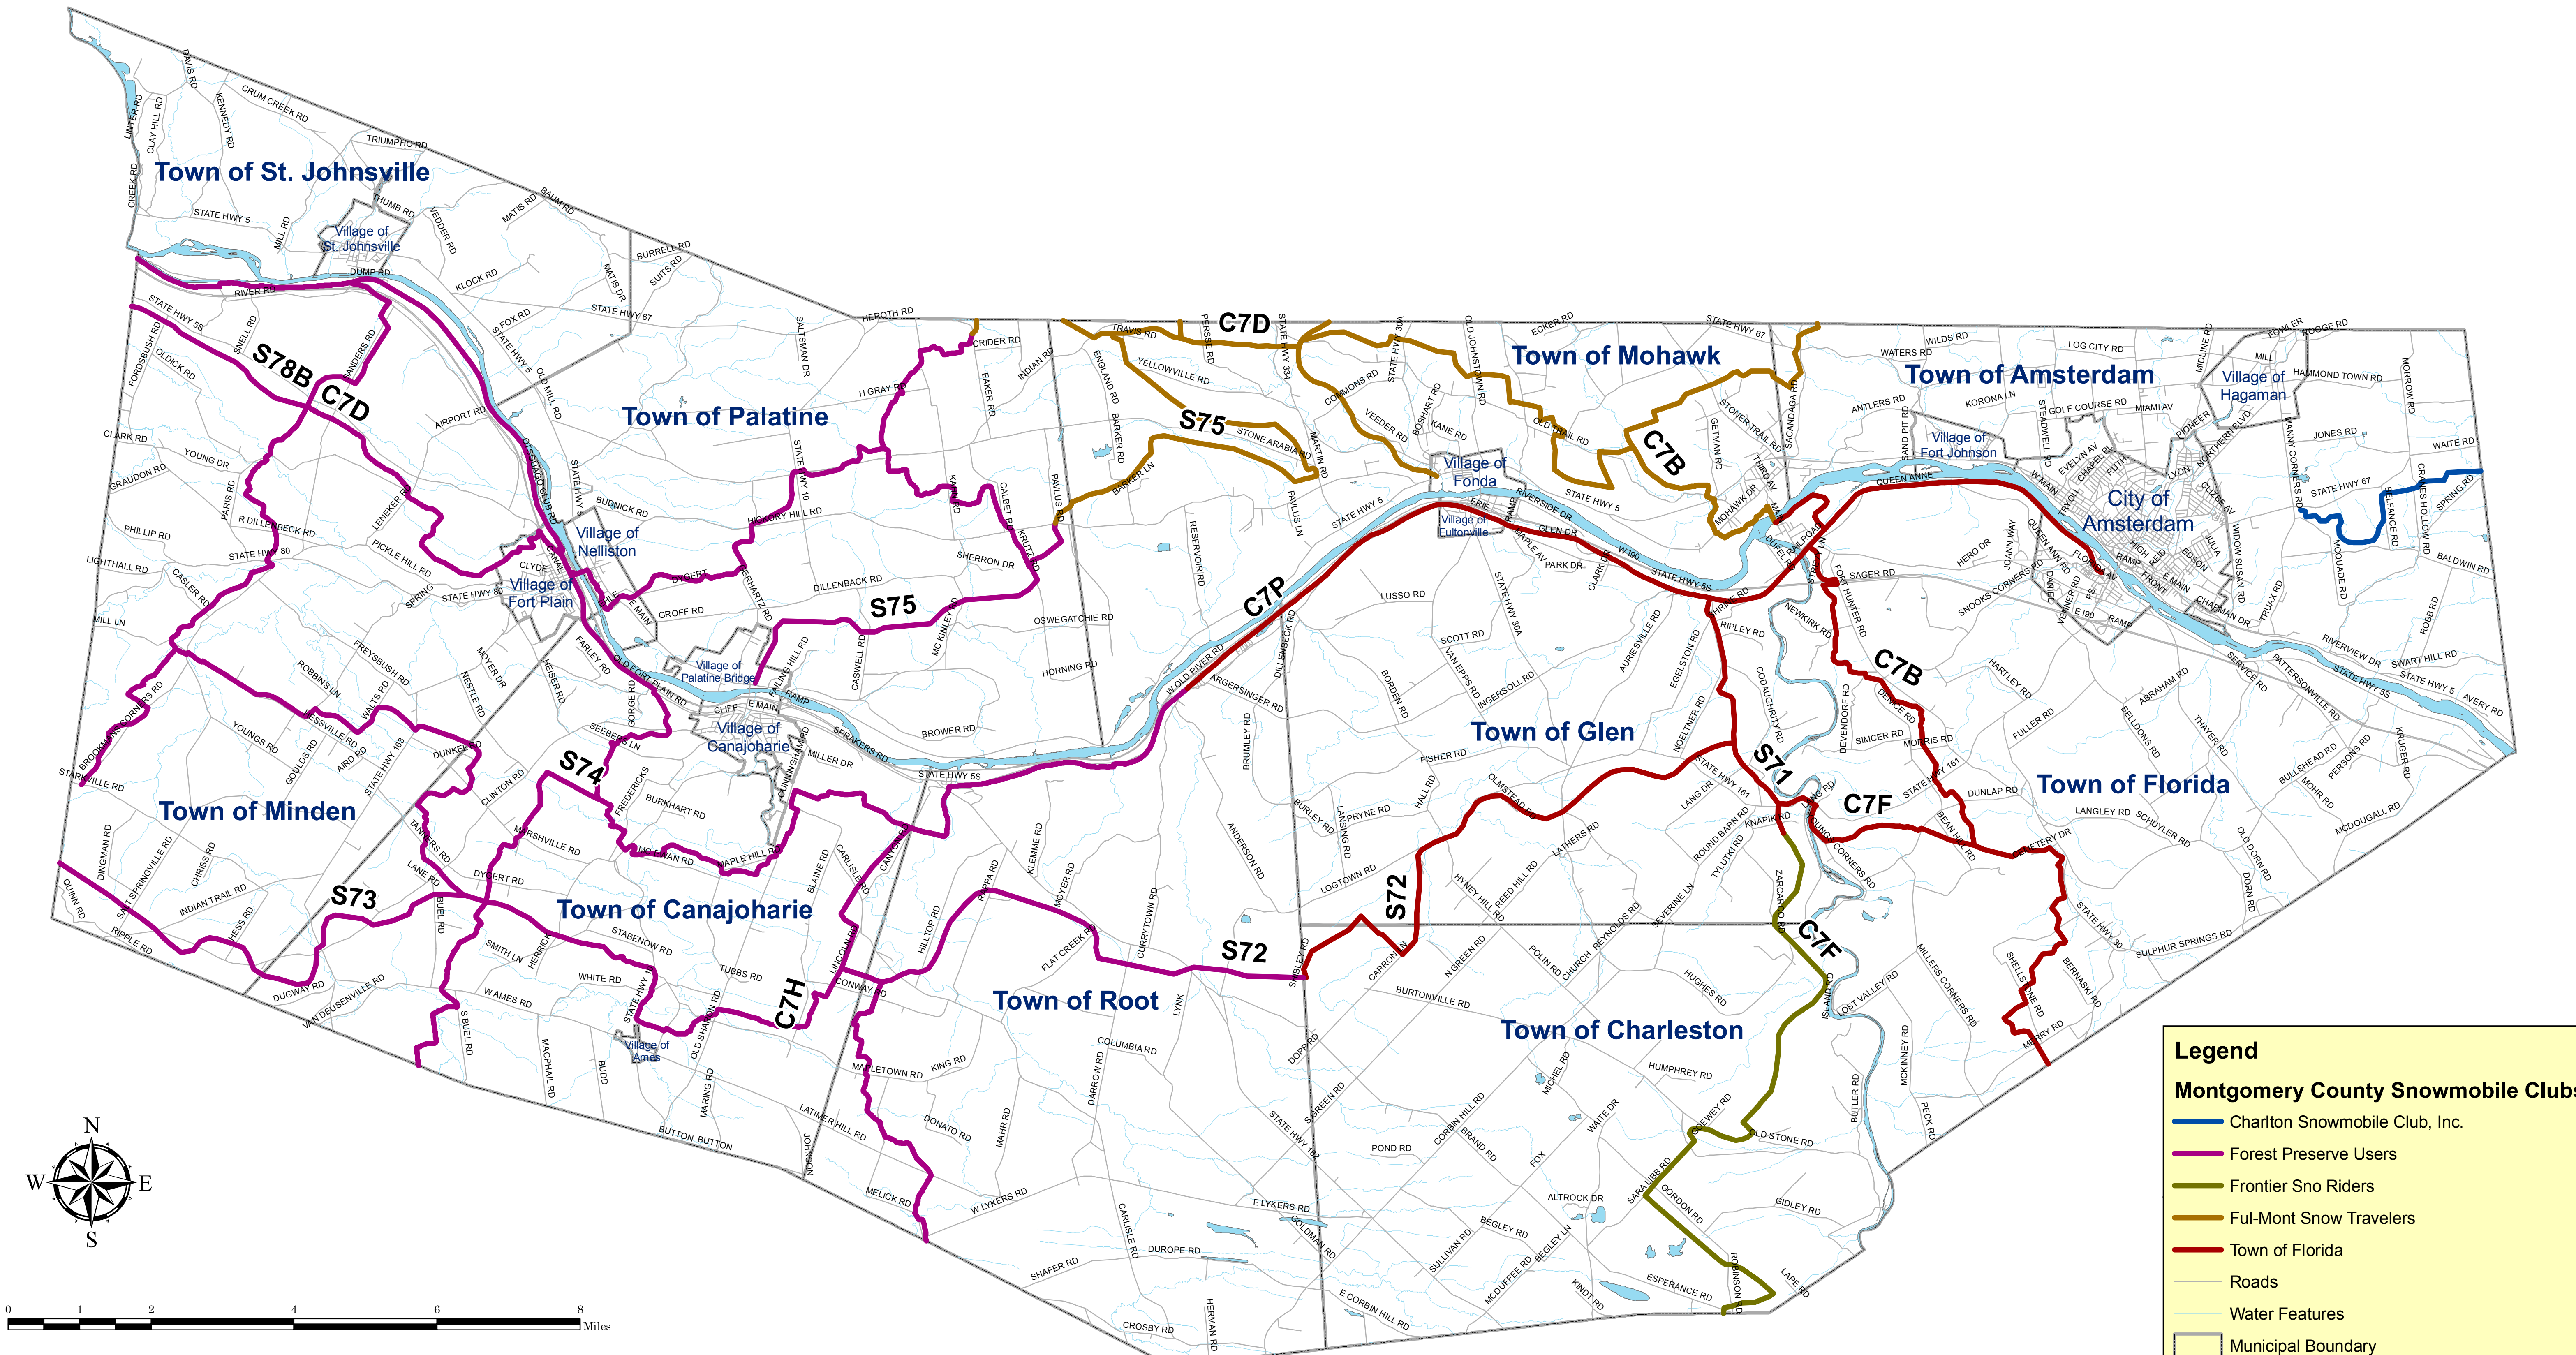

MONTGOMERY COUNTY, NEW YORK

2009 - 2010 NYS Corridor Snowmobile Trails

Source:
Montgomery
County
GIS

Montgomery County
Department of Economic
Development and Planning
9 Park St., P.O. Box 1500
Fonda, NY 12068-1500
MAP IS INTENDED FOR GENERAL PLANNING PURPOSES ONLY.