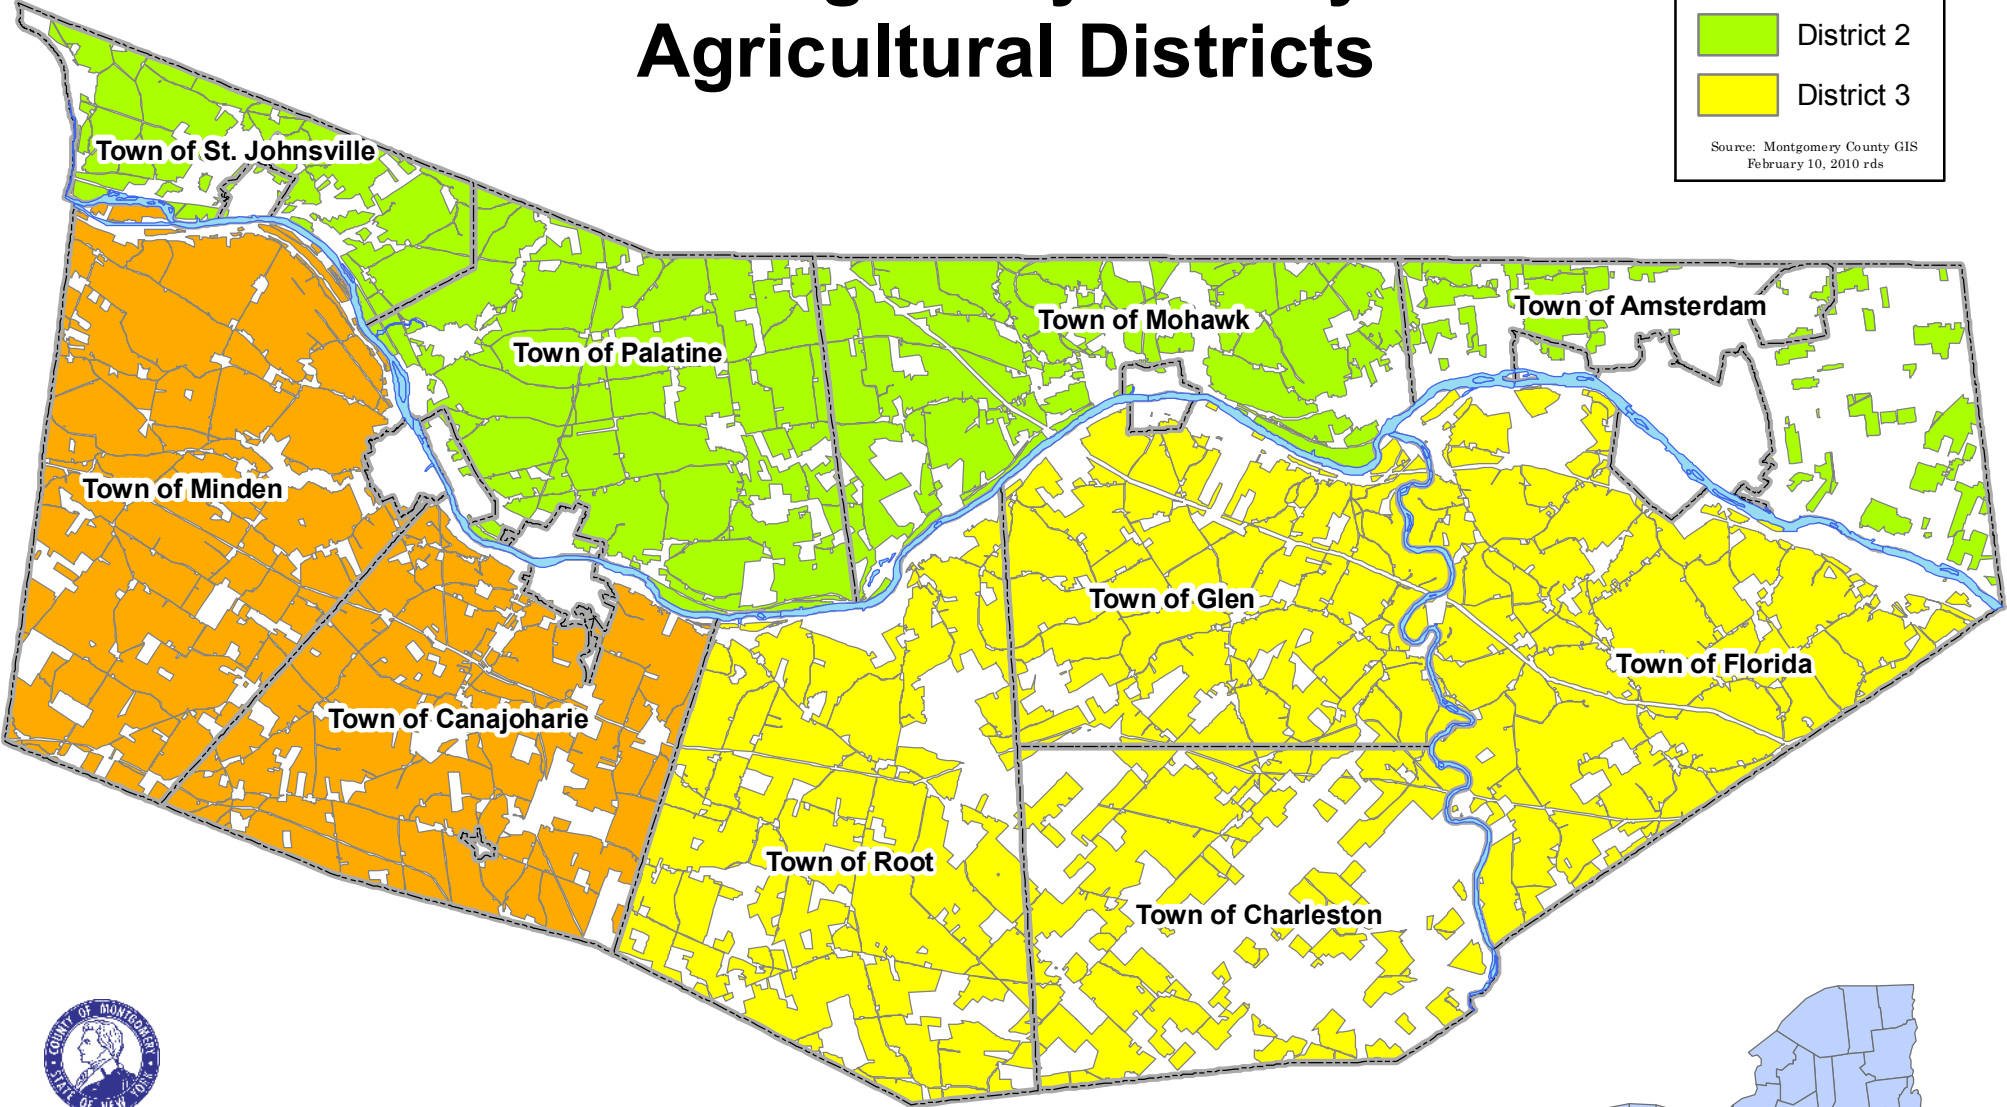

Montgomery County Agricultural Districts

Legend

- District 1
- District 2
- District 3

Source: Montgomery County GIS
February 10, 2010 rds

Map is intended for general planning purposes only.
Locations, distances, and acreages of all features on this map
are approximate and are not based upon an actual survey
conducted by a Licensed Land Surveyor.