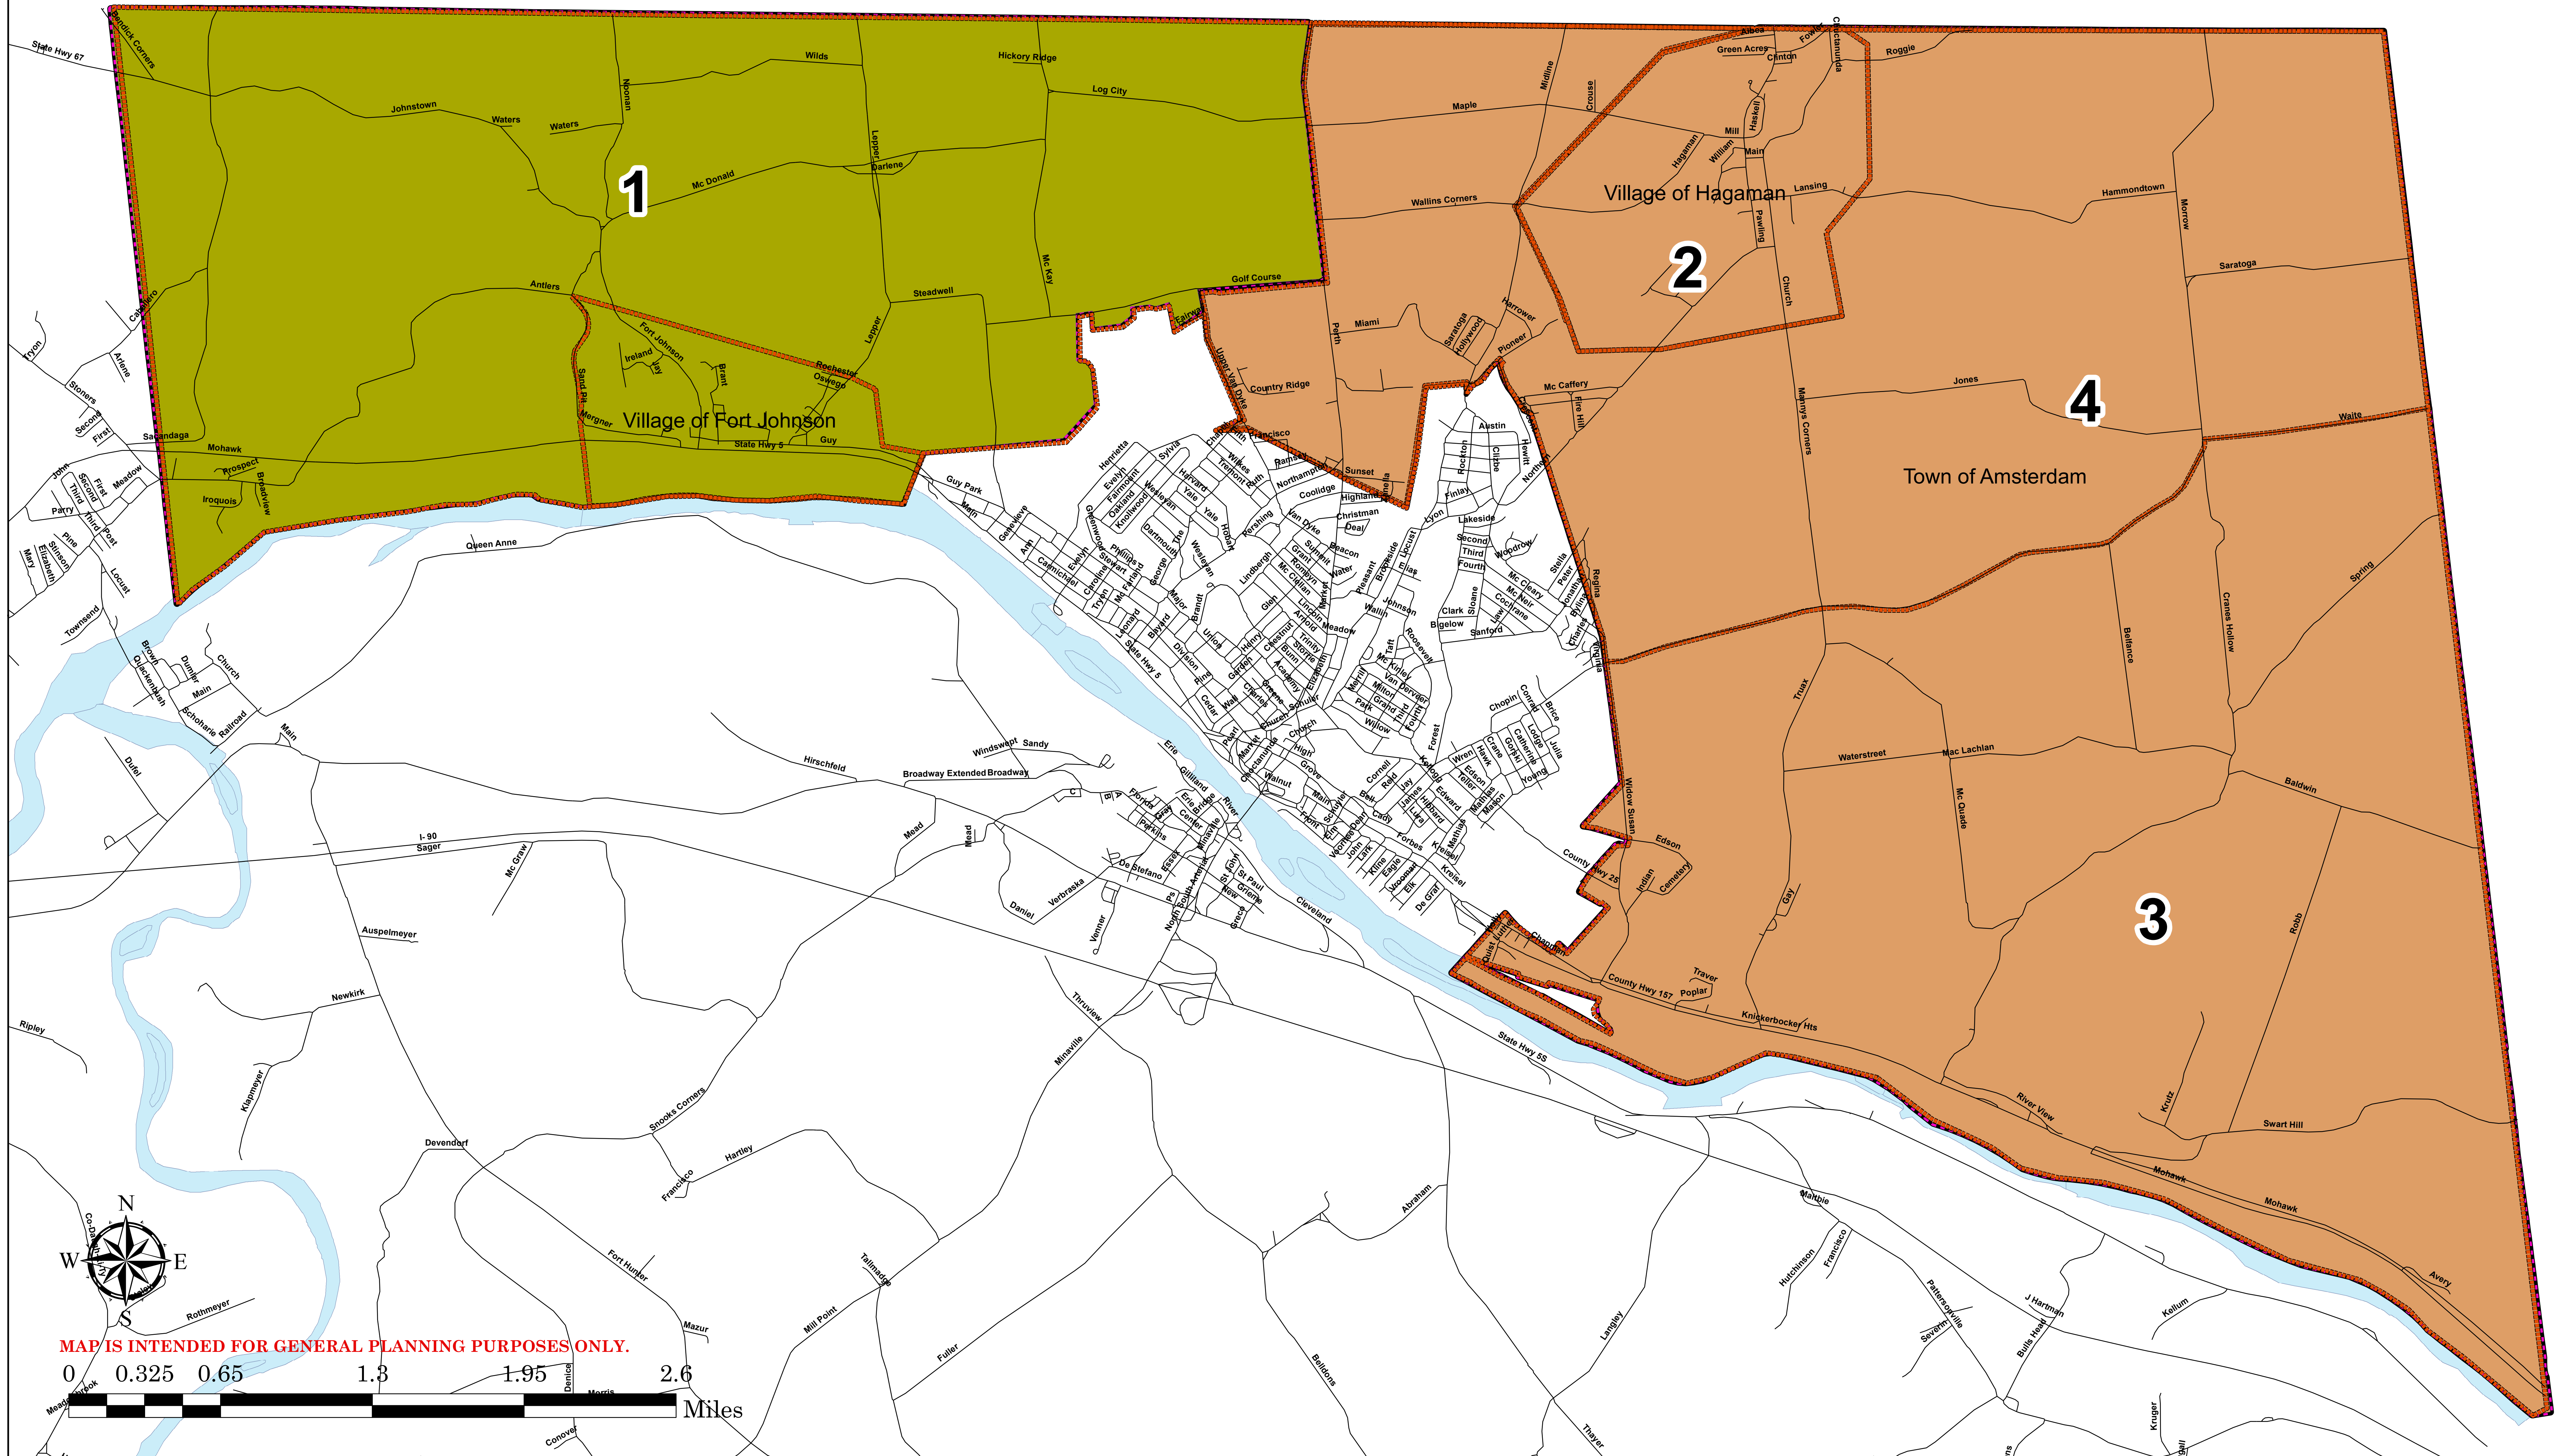

MONTGOMERY COUNTY, NEW YORK

Legend

- Legislative District 5
- Legislative District 9

MAP IS INTENDED FOR GENERAL PLANNING PURPOSES ONLY.

0 0.325 0.65 1.3 1.95 2.6 Miles

Location Map

Town of Amsterdam, Village of Fort Johnson & Village of Hagaman Election District Map

Source:
Montgomery
County
GIS

Montgomery County Department of
Economic Development & Planning
Old County Courthouse
9 Park St., P.O. Box 1500
Fonda, NY 12068-1500