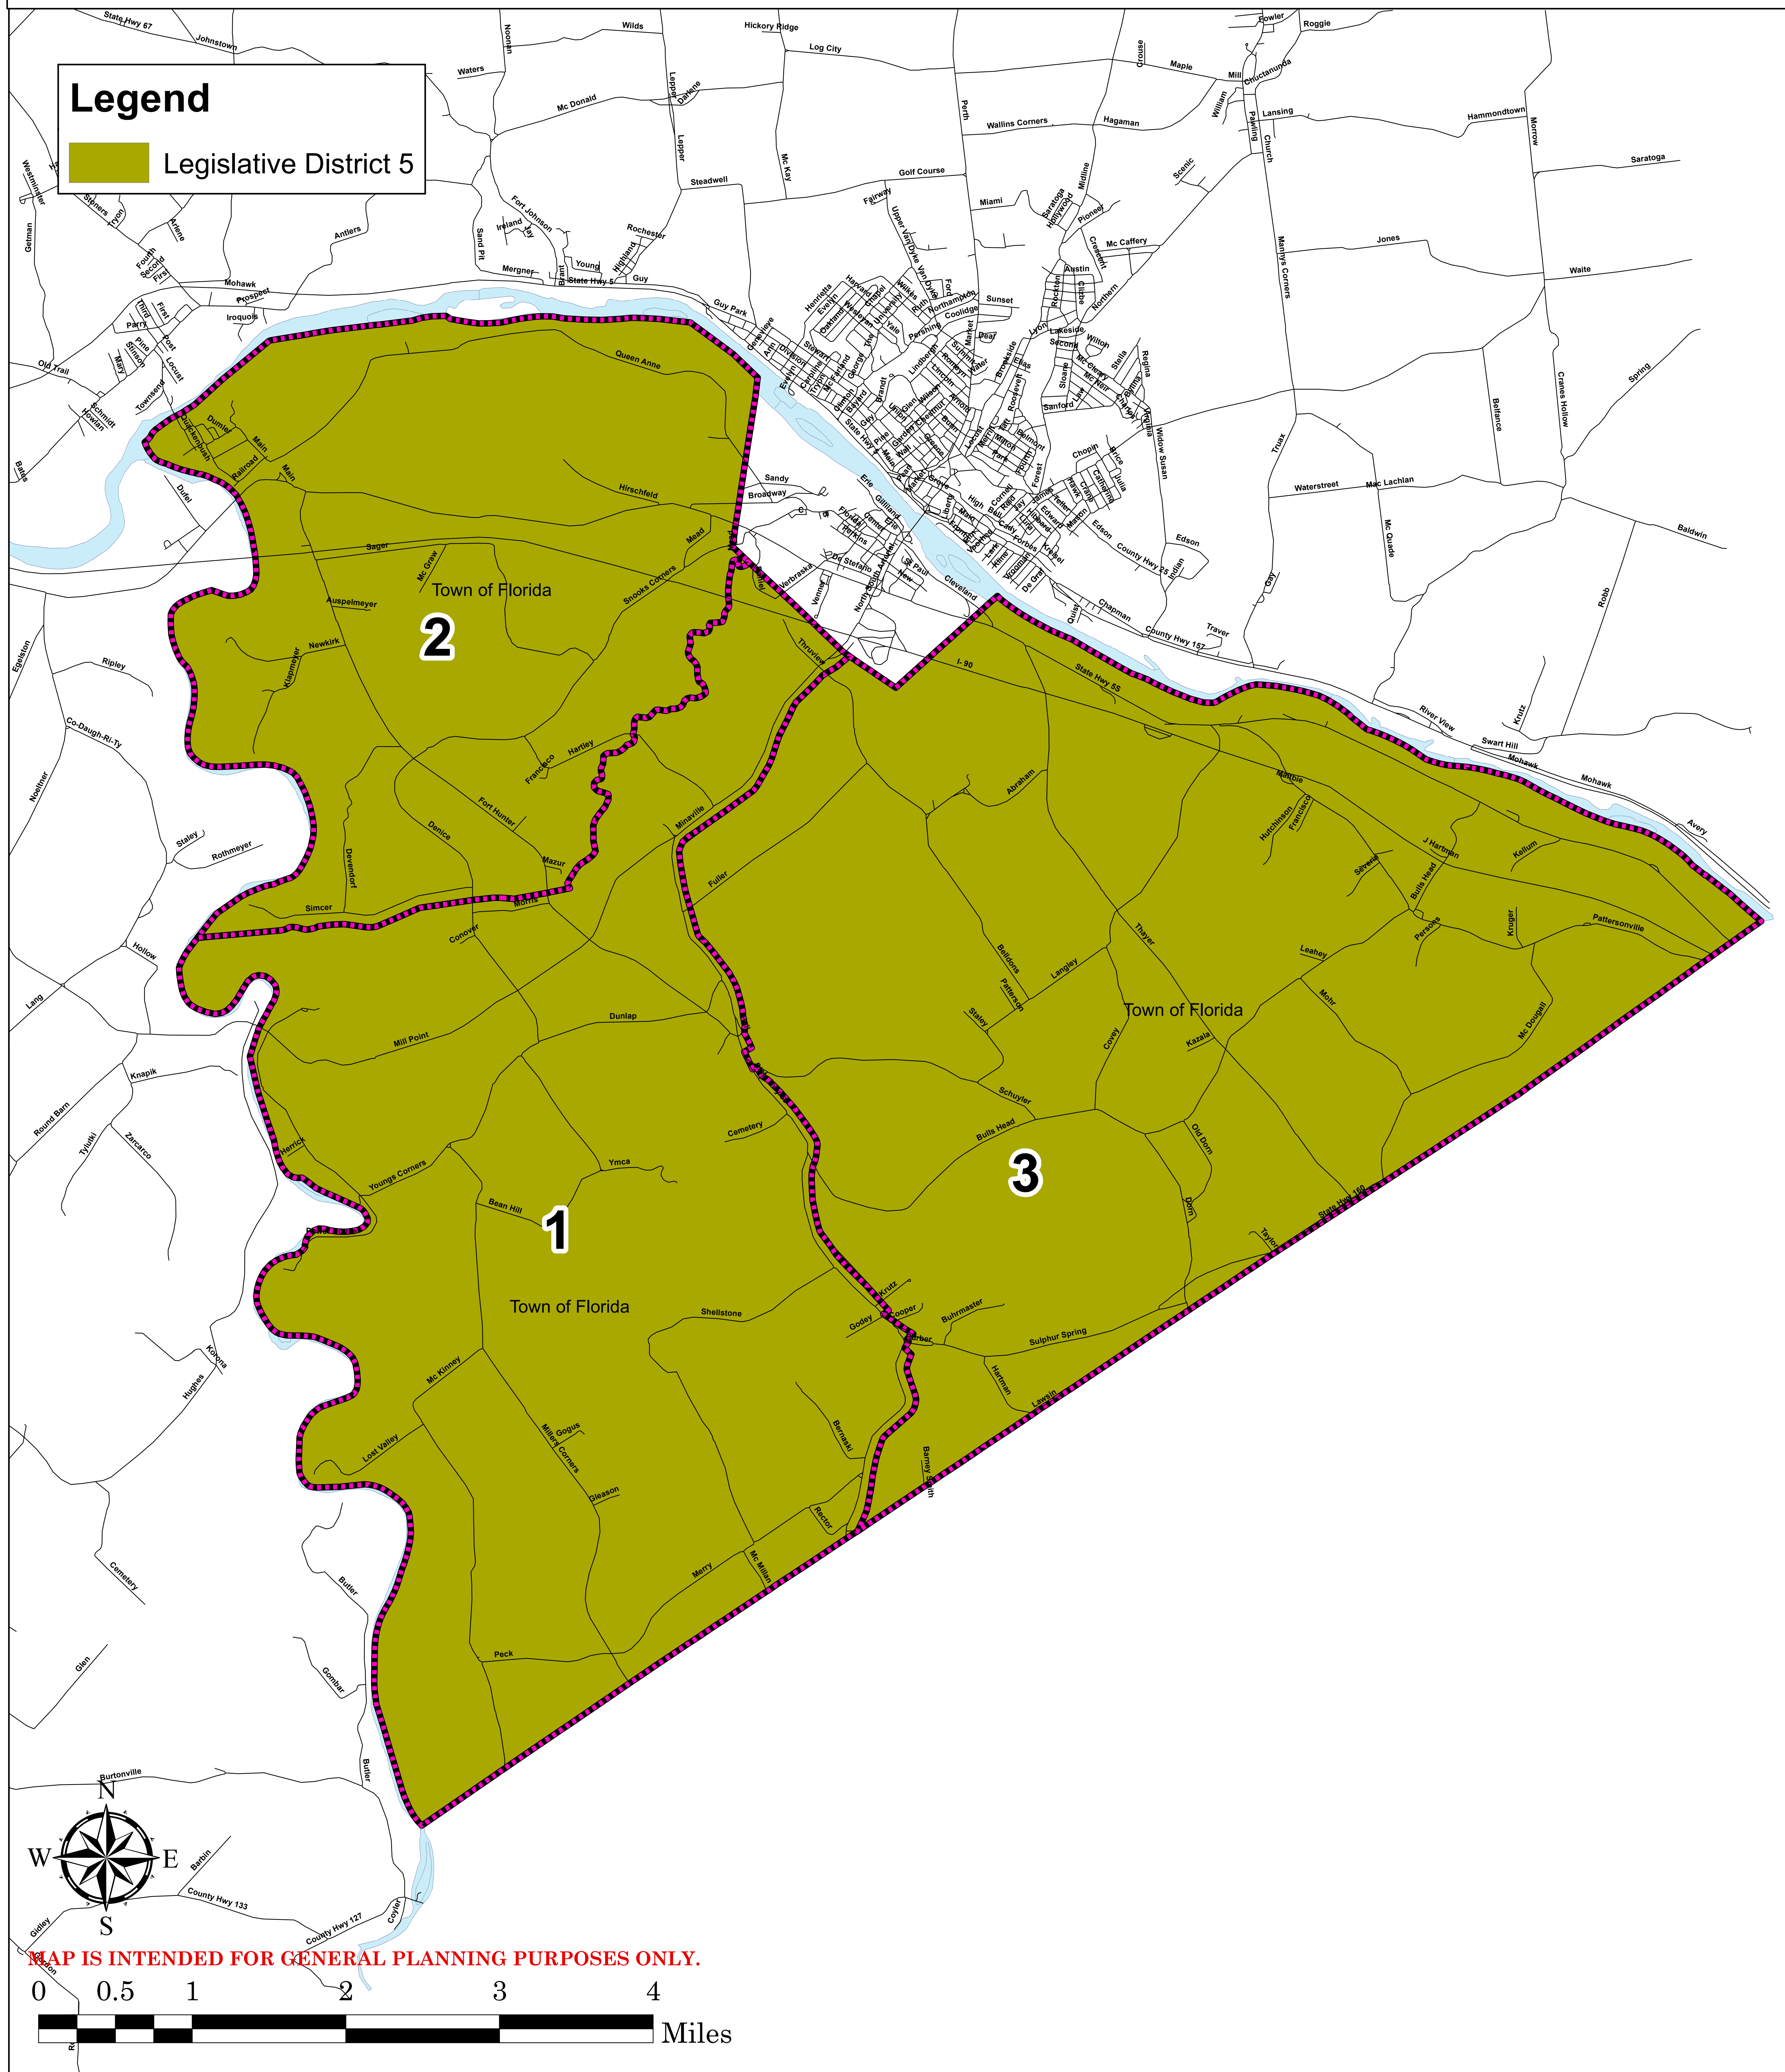

# MONTGOMERY COUNTY, NEW YORK

## Town of Florida Election District Map

Source:  
Montgomery  
County  
GIS

Montgomery County Department of  
Economic Development & Planning  
Old County Courthouse  
9 Park St., P.O. Box 1500  
Fonda, NY 12068-1500