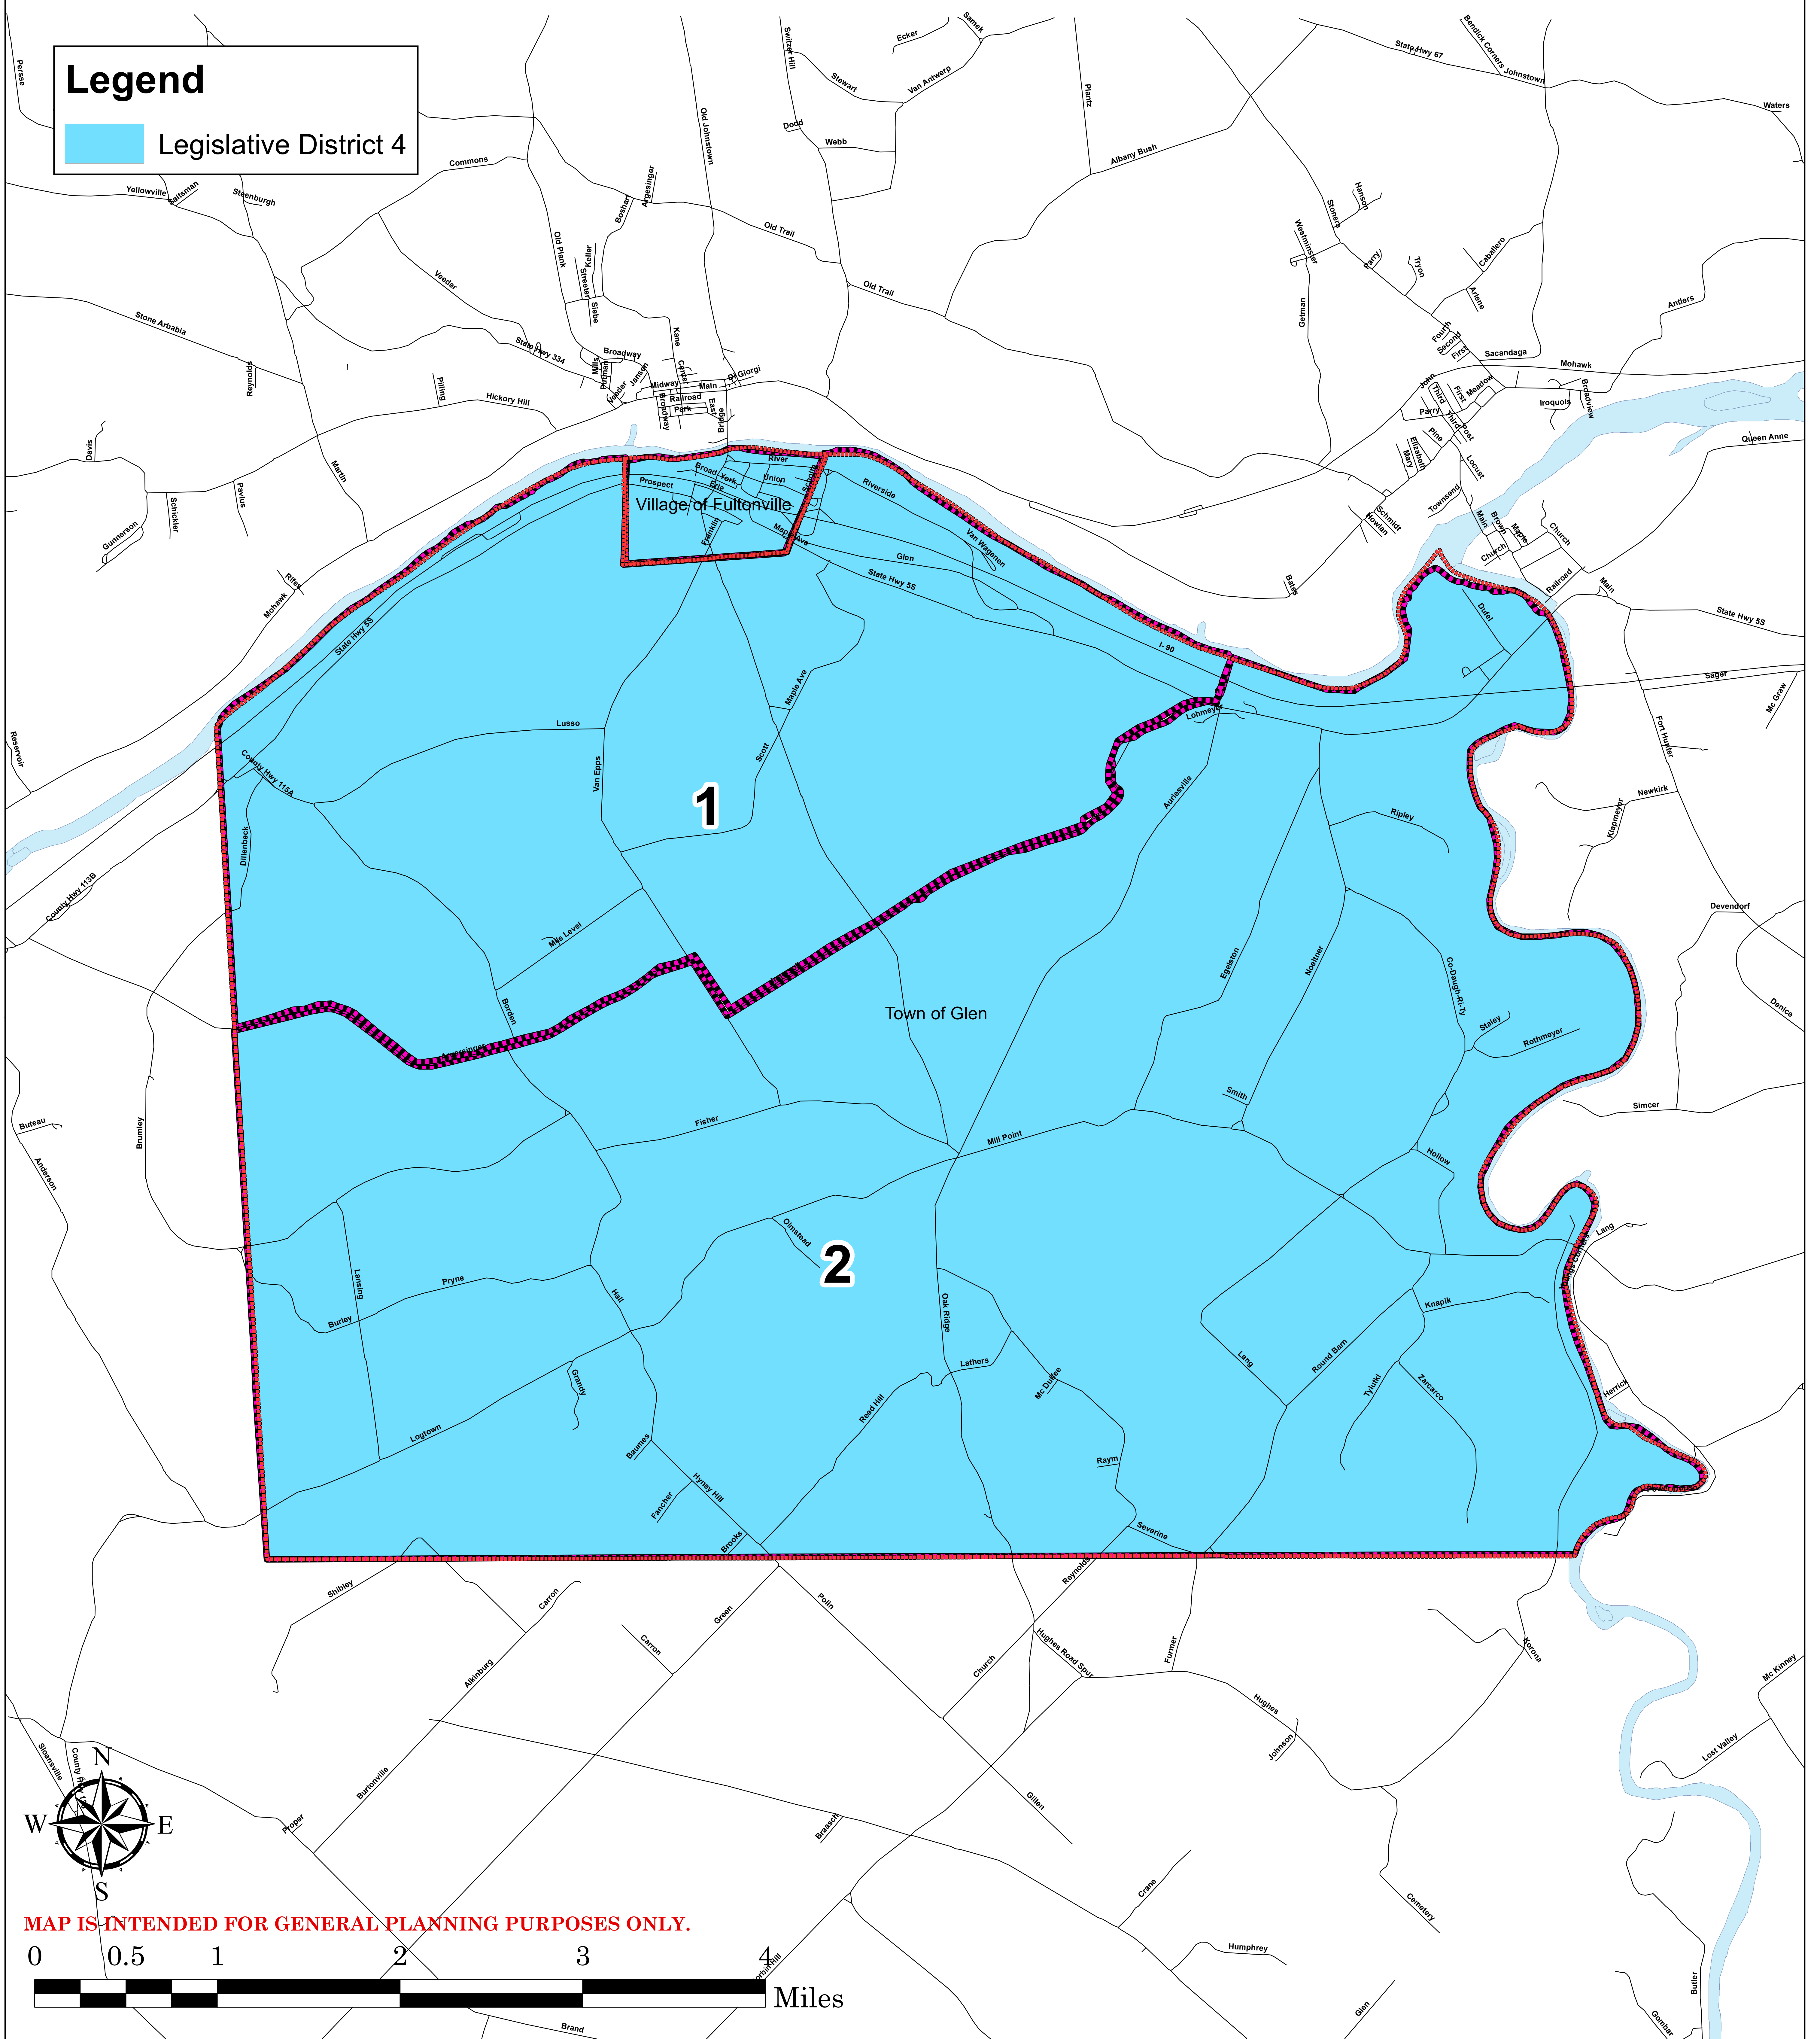

MONTGOMERY COUNTY, NEW YORK

Legend

 Legislative District 4

MAP IS INTENDED FOR GENERAL PLANNING PURPOSES ONLY.

Location Map

Town of Glen, Town & Village of Fultonville Election District Map

Source:
Montgomery
County
GIS

Montgomery County Department of
Economic Development & Planning
Old County Courthouse
9 Park St., P.O. Box 1500
Fonda, NY 12068-1500

MONTGOMERY
COUNTY
BUSINESS DEVELOPMENT CENTER
August 2015