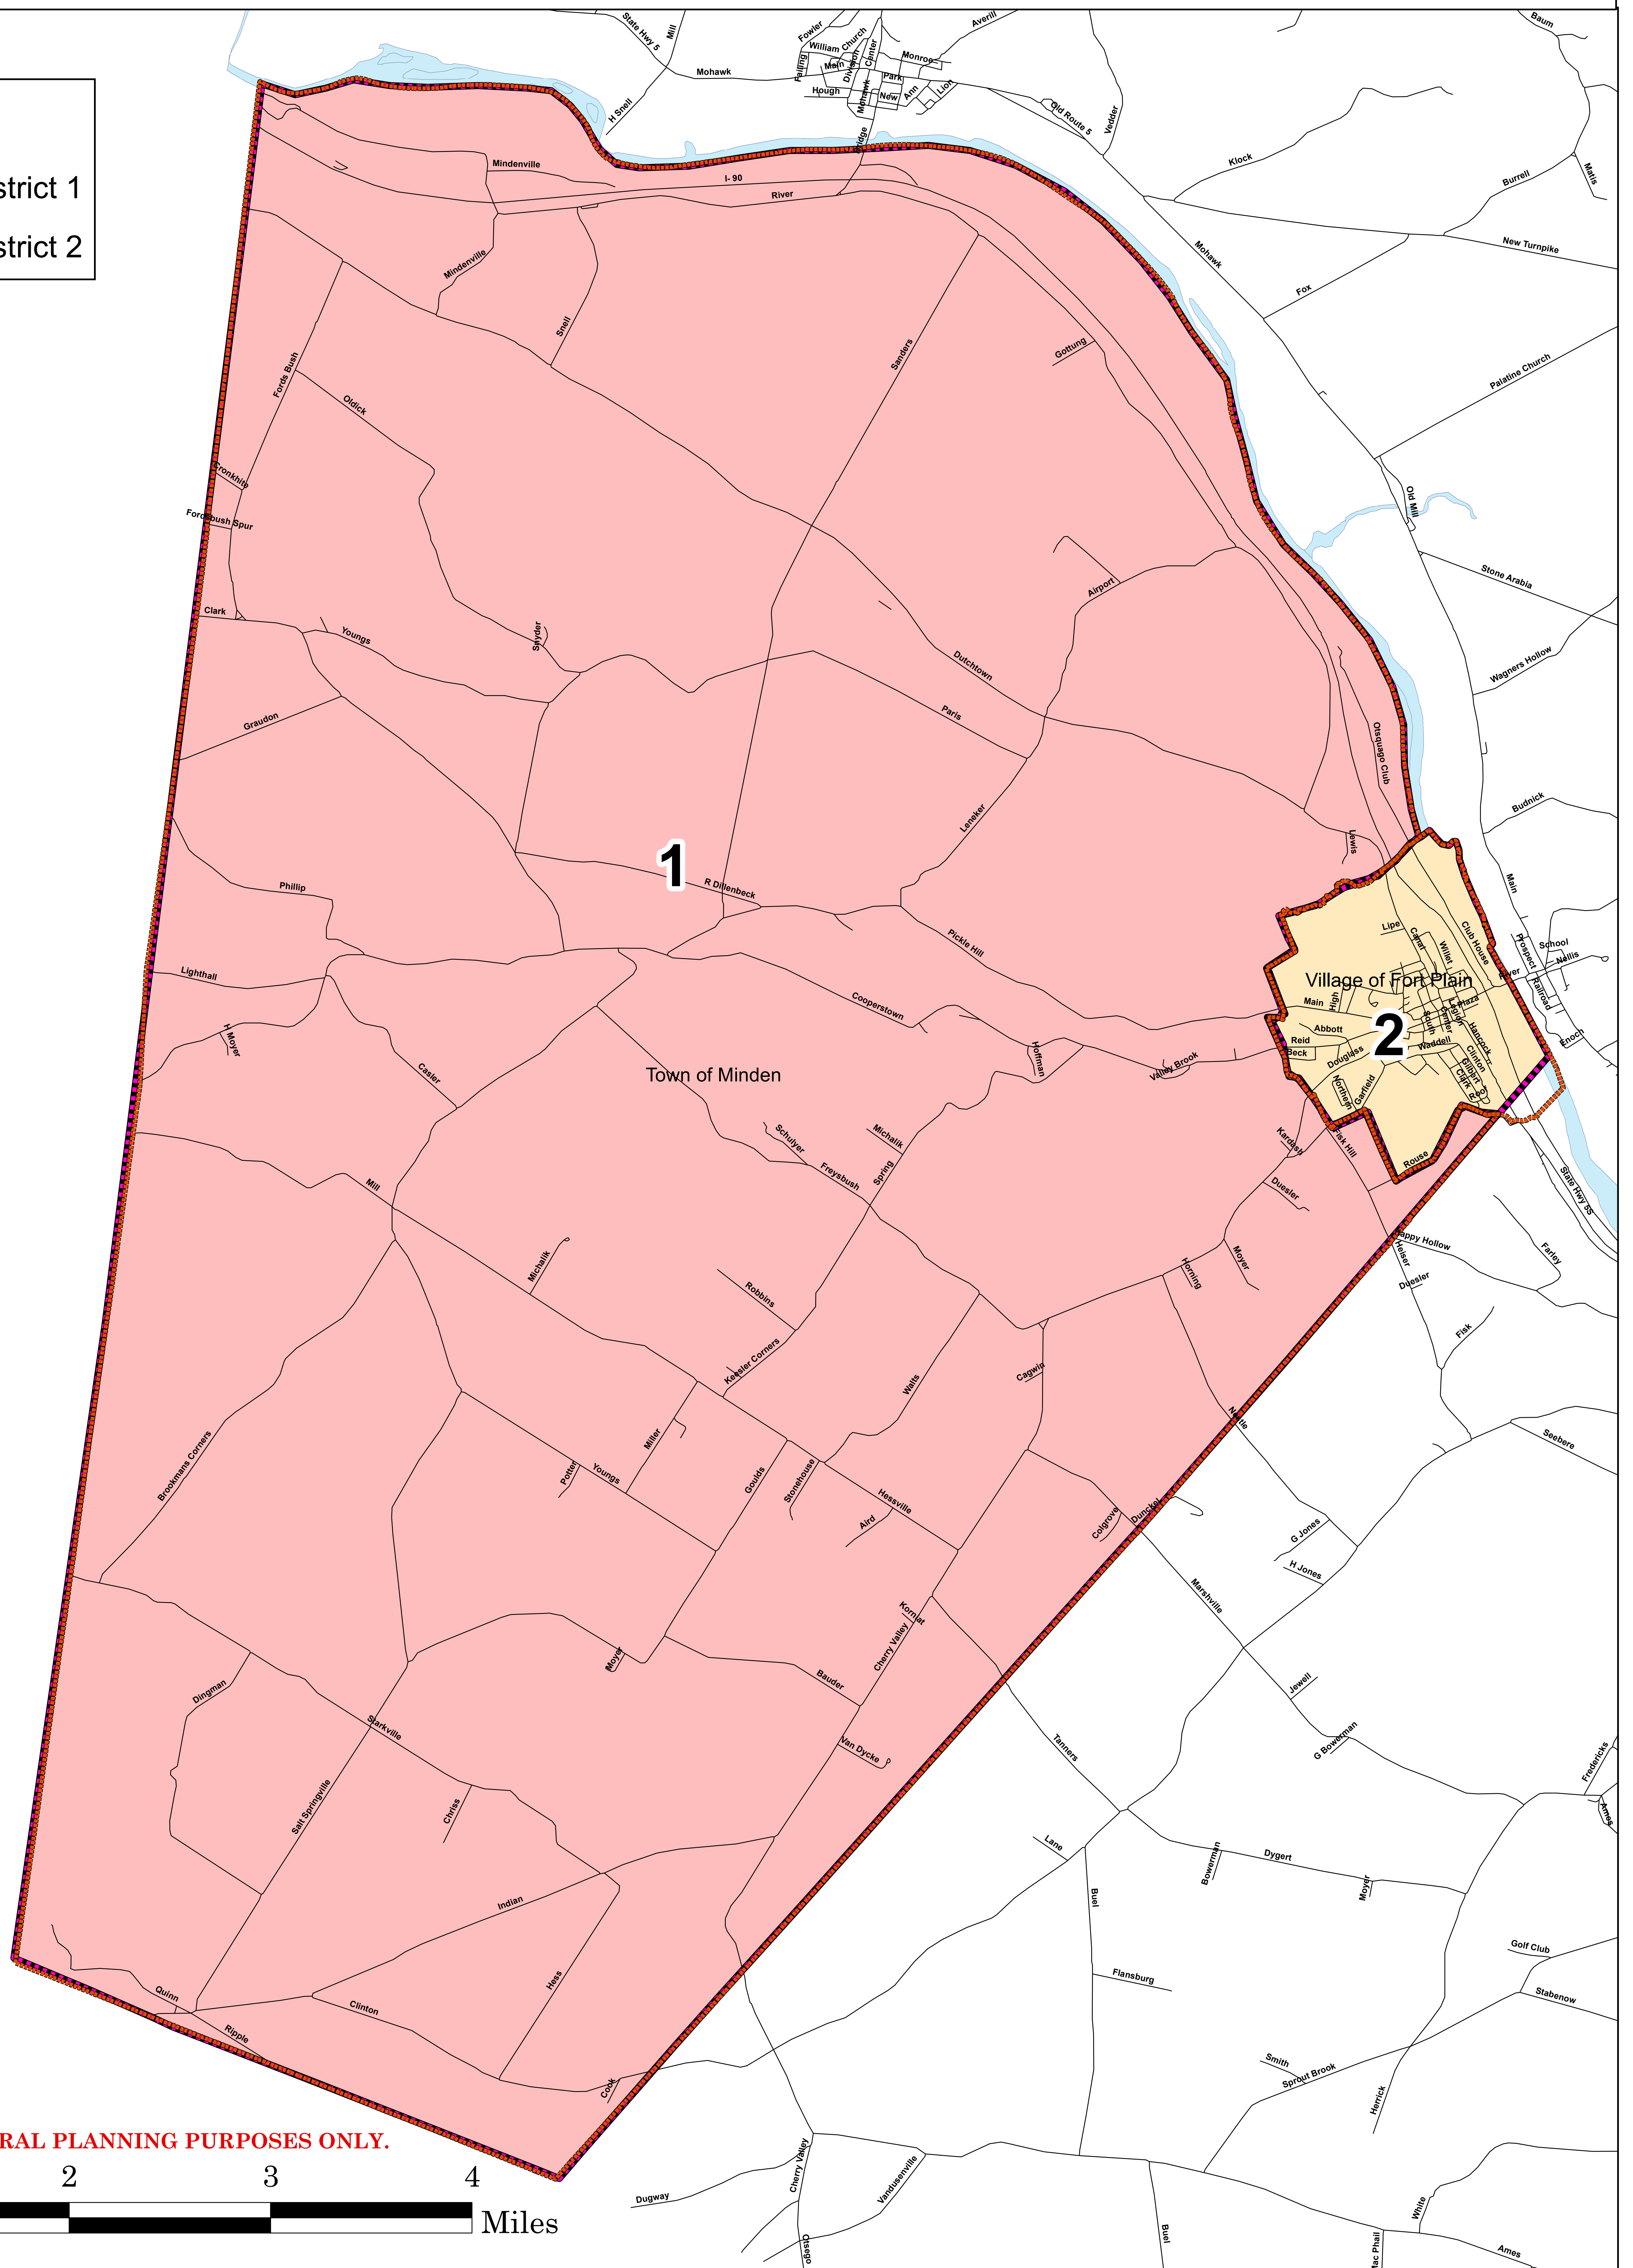

# MONTGOMERY COUNTY, NEW YORK

**Legend**

- Legislative District 1
- Legislative District 2

MAP IS INTENDED FOR GENERAL PLANNING PURPOSES ONLY.

## Town of Minden & Village of Fort Plain Election District Map

Source:  
Montgomery  
County  
GIS

Montgomery County Department of  
Economic Development & Planning  
Old County Courthouse  
9 Park St., P.O. Box 1500  
Fonda, NY 12068-1500