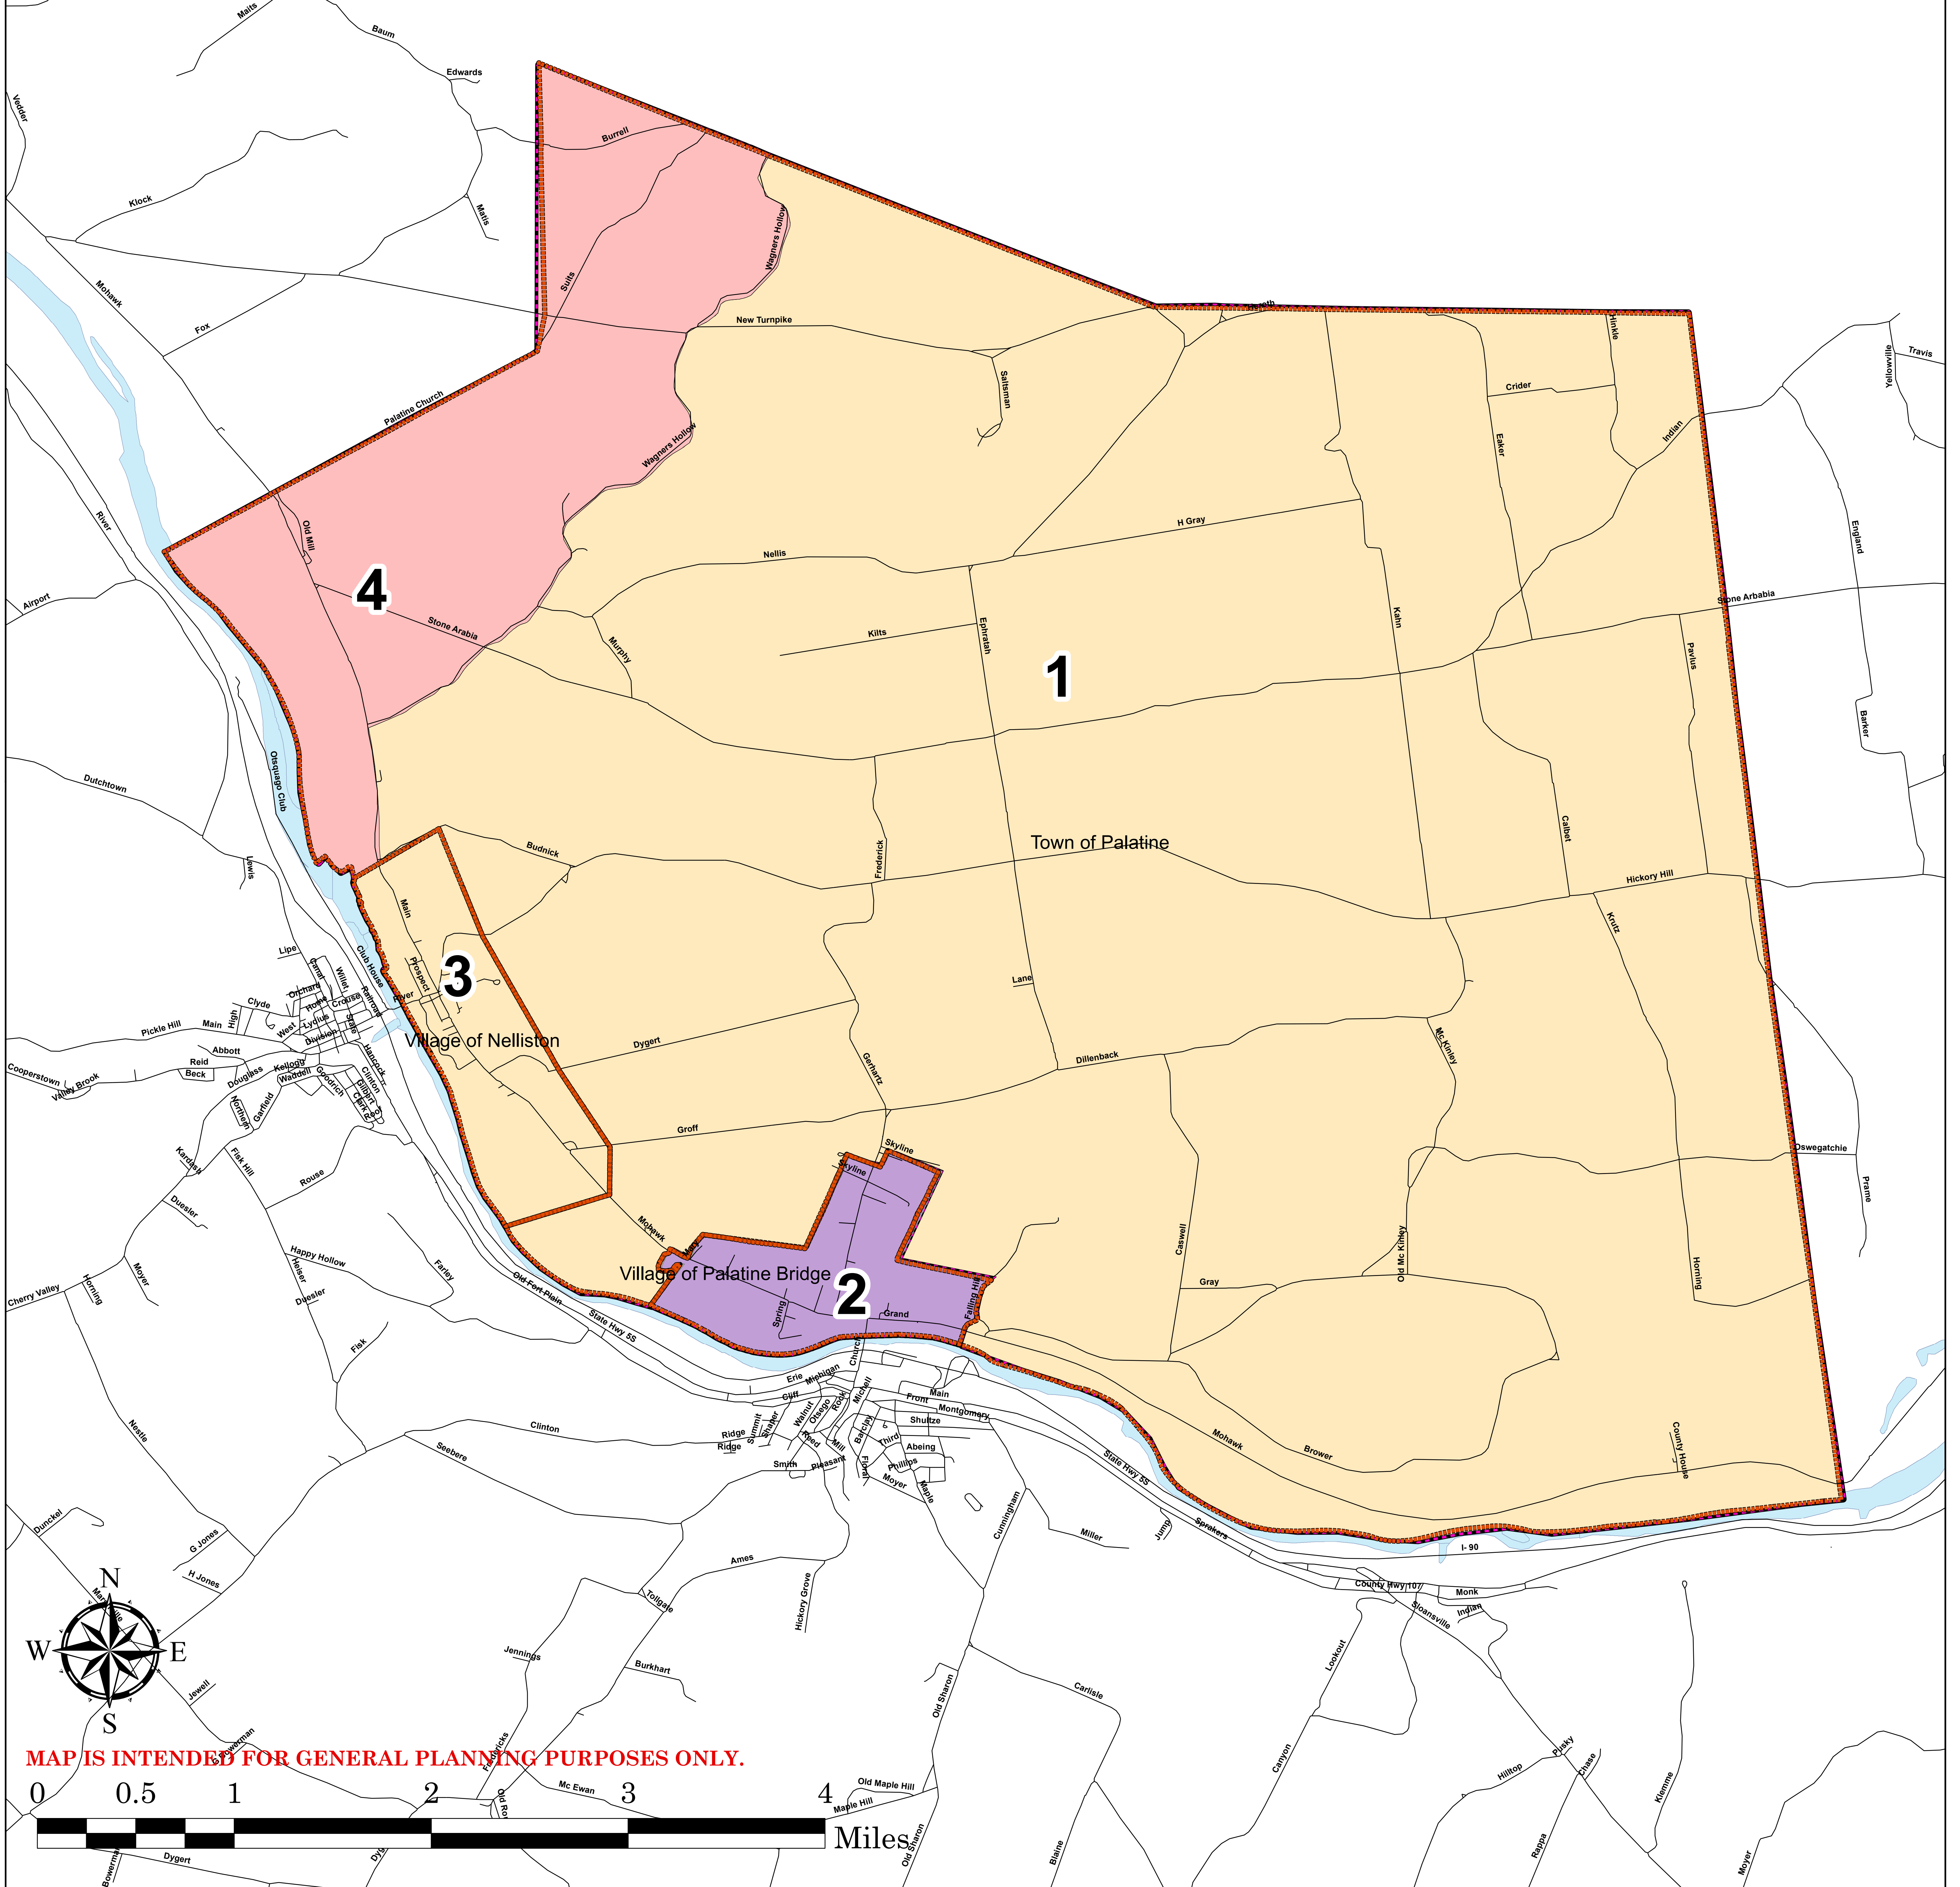

MONTGOMERY COUNTY, NEW YORK

Legend

-  Legislative District 1
-  Legislative District 2
-  Legislative District 3

MAP IS INTENDED FOR GENERAL PLANNING PURPOSES ONLY.

Town of Palatine, Village of Palatine Bridge & Village of Nelliston Election District Map

Source:
Montgomery
County
GIS

Montgomery County Department of
Economic Development & Planning
Old County Courthouse
9 Park St., P.O. Box 1500
Fonda, NY 12068-1500